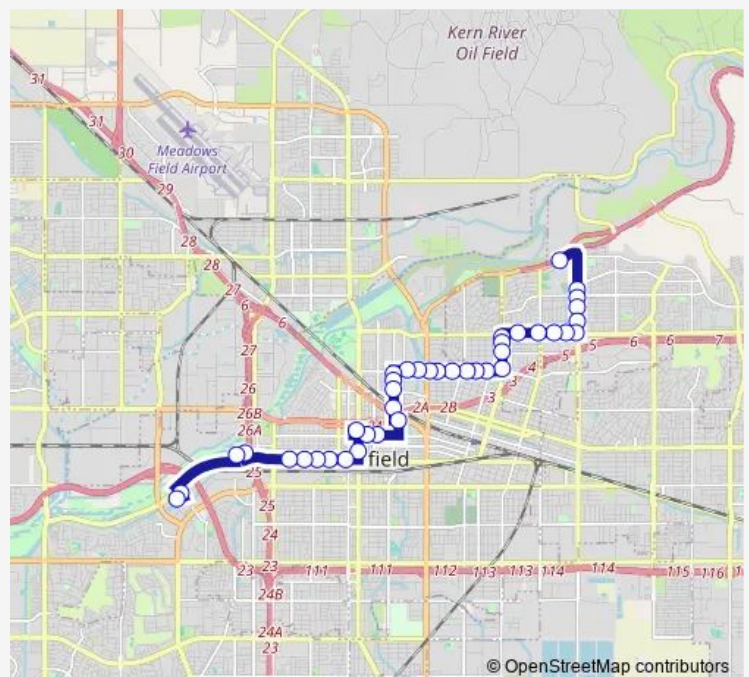

River & Columbus

River & Water

River & Height

River & Bernard

Bernard & North Kern

Bernard & Tulare

Bernard & Inyo

Bernard & Goodman

Bernard & Stockton

Bernard & Union

34th & Union

Route schedule

Bakersfield College — Office Park Drive @ Social Security Office

Monday 07:10-22:00

Tuesday 07:10-22:00

Wednesday 07:10-22:00

Thursday 07:10-22:00

Friday 07:10-22:00

Saturday 07:10-18:30

Sunday 07:10-18:30

Route info

Direction: Bakersfield College

Stops: 40

Trip Duration: 1 hour 0 min

Route info

Direction: Office Park Drive @ Social Security Office

Stops: 30

Trip Duration: 1 hour 0 min

Columbus & River

Columbus @ Sagebrush Center

Haley & Columbus

Haley & Dartmouth