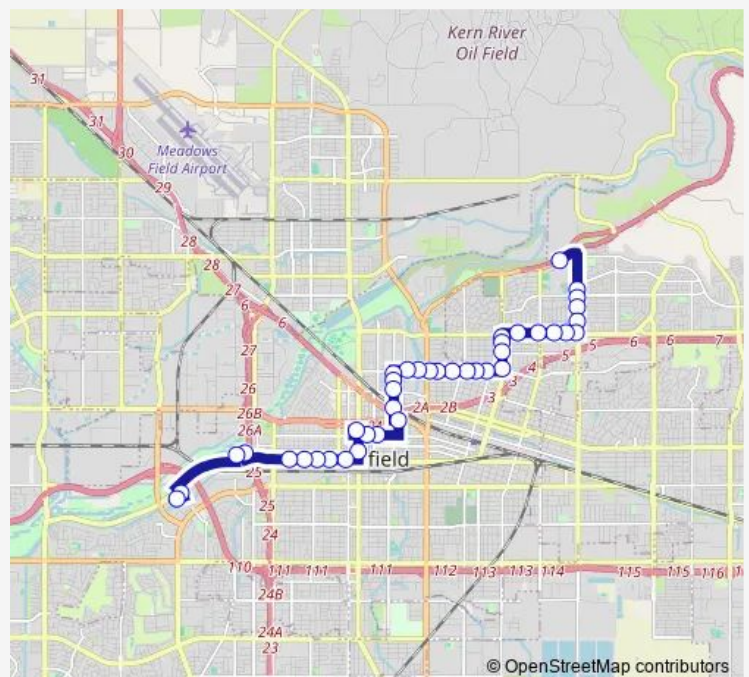

Bus 43 Truxtun/Bakersfield College

[Go to website](#)

Direction

Bakersfield College — Office Park Drive @ Social Security Office

40 stops

[Open route schedule](#)

- Bakersfield College
- Mount Vernon & University
- Mount Vernon & Duke
- Mount Vernon & Renegade
- Mount Vernon & Noble
- Columbus & Mt Vernon
- Columbus & Occidental
- Columbus & Pomona
- Columbus & Haley
- Columbus & Bucknell
- River & Columbus
- River & Water
- River & Height
- River & Bernard
- Bernard & North Kern
- Bernard & Tulare
- Bernard & Inyo
- Bernard & Goodman
- Bernard & Stockton
- Bernard & Union
- 34th & Union

Route schedule

Bakersfield College — Office Park Drive @ Social Security Office

Monday	07:10-22:00
Tuesday	07:10-22:00
Wednesday	07:10-22:00
Thursday	07:10-22:00
Friday	07:10-22:00
Saturday	07:10-18:30
Sunday	07:10-18:30

Route info

Direction: Bakersfield College

Stops: 40

Trip Duration: 1 hour 0 min

43 — Truxtun/Bakersfield College

Memorial Hospital

Q & 34th

Q & 32nd

Friday 06:50-21:32

Saturday 06:50-07:20

Sunday 06:50-07:20

Route info

Direction: Downtown Transit Center

Stops: 22

Trip Duration: 0 hour 40 min

Direction