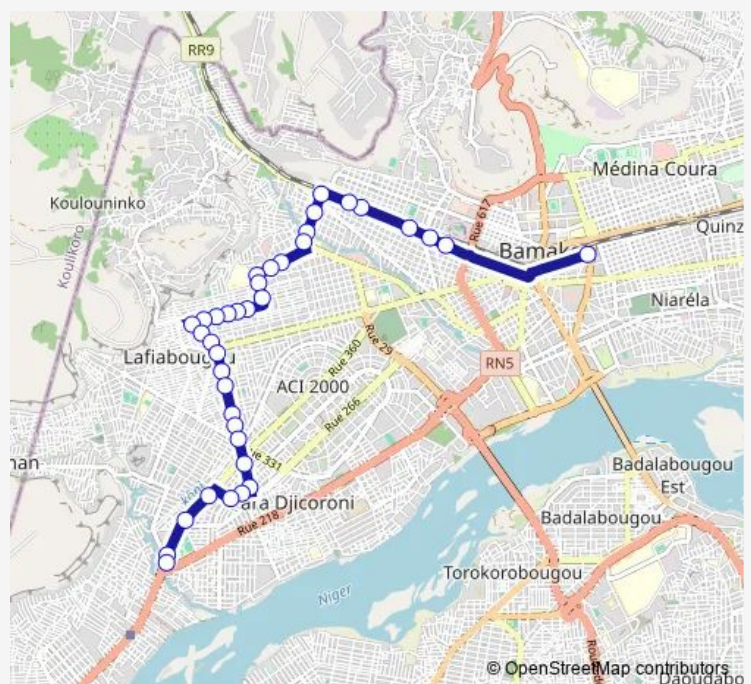

### Route schedule

Anciens Combattants — Terminus Hamdallaye Aci

Monday 07:55

Tuesday 07:55

Wednesday 07:55

Thursday 07:55

Friday 07:55

Saturday 07:55

### Route info

Direction: Anciens Combattants

Stops: 37

Trip Duration: 2 hour 6 min

Dri Ka Yoro

Plaqui Laban

Tabakoro

Amadou Shar

## Route info

Direction: Arret Sotrama Hamdallaye Aci

Stops: 40

Trip Duration: 2 hour 37 min

Arrêt

Pharmacie Da

Aba Ka Dibiso Da

Zoom Da