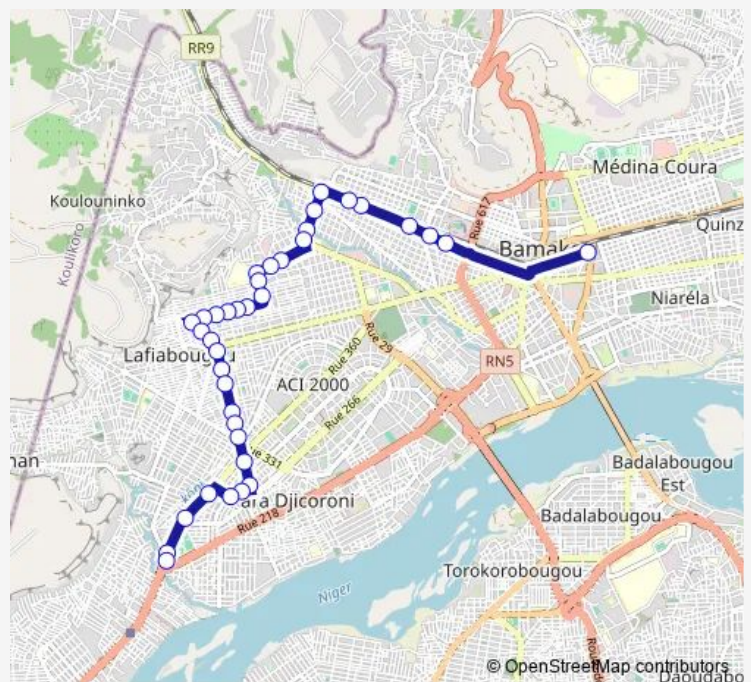

Thursday 07:55

Friday 07:55

Saturday 07:55

Sunday 07:55

Route info

Direction: Anciens Combattants

Stops: 37

Trip Duration: 2 hour 6 min