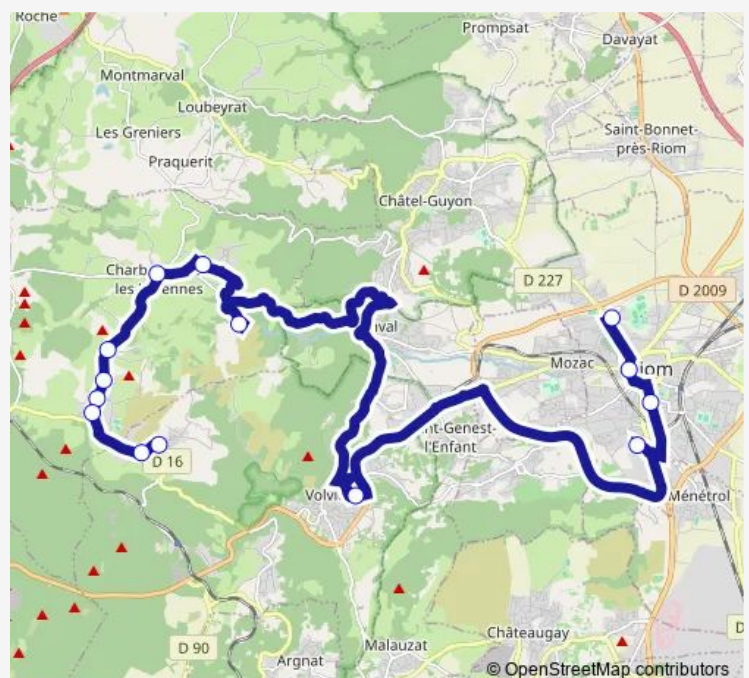

Charbonnieres-LES-Varenes LES Brossons

Paugnat Route de Volvic

Paugnat Fontaine Lavoir

Paugnat Église

Volvic Moulet Marcenat Sortie DE Bourg

Moulet Marcenat Ecole

Gustave Roghi

Lycée Laurencin

Thursday 06:45

Friday 06:45

Saturday —

Sunday —

Route info

Direction: Charbonnieres-LES-Varenes Facemeunier

Stops: 14

Trip Duration: 1 hour 5 min

Direction

Lycée Laurencin — Moulet Marcenat Ecole

14 stops

[Open route schedule](#)

Lycée Laurencin

Sainte Marie

Lycée Virlogeux

Lycée Bonté

Thursday 18:00

Friday 18:00

Saturday —

Sunday —

Route info

Direction: Lycée Laurencin

Stops: 14

Trip Duration: 1 hour 25 min