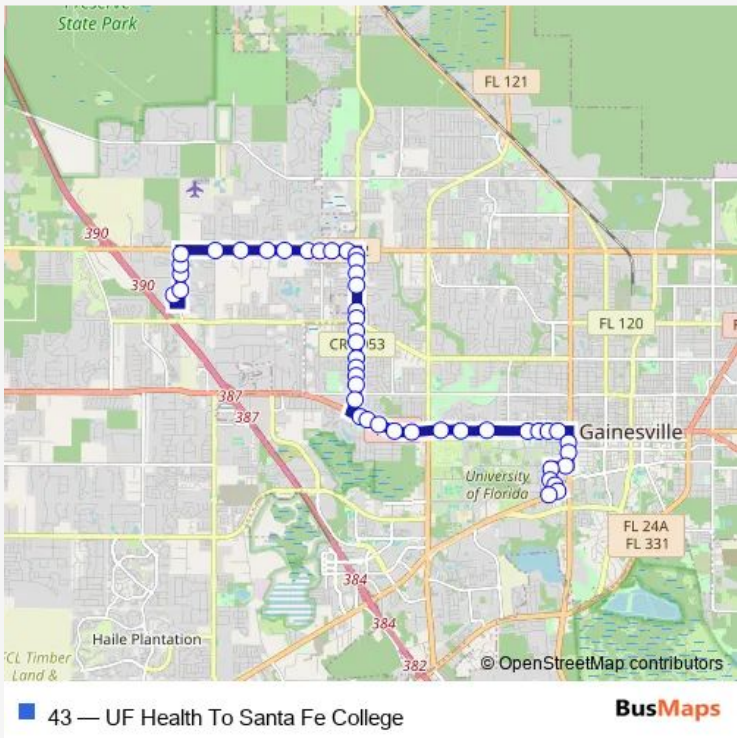

Bus 43 UF Health To Santa Fe College

[Go to website](#)

Direction
 Santa Fe — UF Health Archer Road
 46 stops
[Open route schedule](#)

- Santa Fe
- Santa Fe College @ NW 83rd Street (Northbound)
- The Arc
- Windsor Assisted Living
- Springhill Professional Center
- Robin Lane Neighborhood
- Unicorn Hill Farm
- Greystone Community
- Faith Presbyterian Church
- Huntington Lakes Apartments
- NW Grille Seafood
- Autumn Woods Neighborhood
- Pine Woods Apartments
- Allstate Insurance
- Division of Blind Services
- Southbound NW 43rd Street @ NW 33rd Court
- Millhopper Branch Library
- Radiant Credit Union
- CVS @ Millhopper
- Millhopper Plaza
- Southbound NW 43rd Street @ NW 19th Avenue

Route schedule
 Santa Fe — UF Health Archer Road

Monday	06:10-18:55
Tuesday	06:10-18:55
Wednesday	06:10-18:55
Thursday	06:10-18:55
Friday	06:10-18:55
Saturday	—
Sunday	—

Route info
 Direction: Santa Fe
 Stops: 46
 Trip Duration: 0 hour 35 min

UF Health Archer Road

Direction

UF Health Archer Road — Santa Fe

48 stops

[Open route schedule](#)

UF Health Archer Road

Shands Hospital @ Center Drive

Center Dr @ Museum Rd

Sunday —

Route info

Direction: UF Health Archer Road

Stops: 48

Trip Duration: 0 hour 38 min

Lenox Place Apartments

Landmark Woods Neighborhood

NW 14th Place @ NW 43rd Street