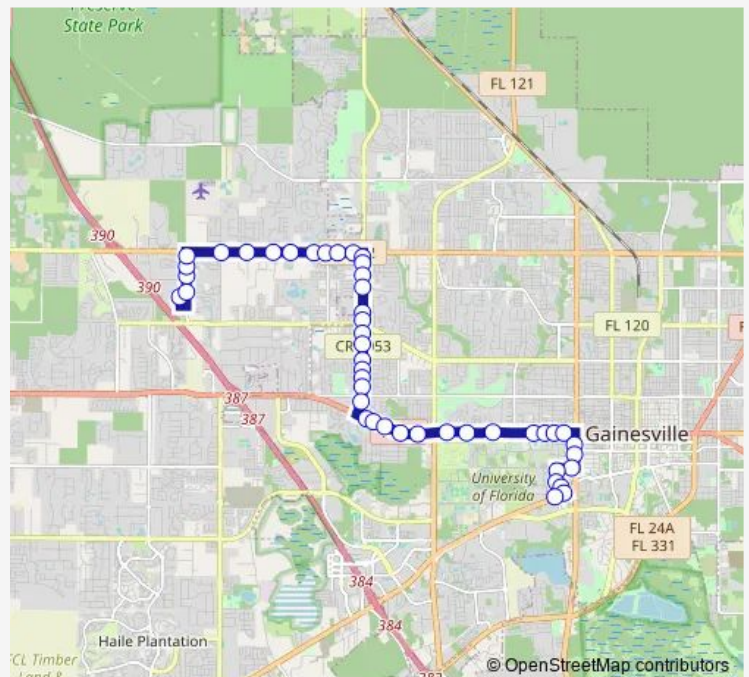

CVS @ Millhopper

Millhopper Plaza

Southbound NW 43rd Street @ NW 19th Avenue

Route schedule

Santa Fe — UF Health Archer Road

Monday 06:10-18:55

Tuesday 06:10-18:55

Wednesday 06:10-18:55

Thursday 06:10-18:55

Friday 06:10-18:55

Saturday —

Sunday —

Route info

Direction: Santa Fe

Stops: 46

Trip Duration: 0 hour 35 min

43 — UF Health To Santa Fe College

Southbound NW 43rd Street @ NW 15th Place

Suburban Heights Neighborhood

Landmark Woods Neighborhood

Landmark Woods Neighborhood

Holy Faith Catholic Church

Simed Health

Life South Blood Center

Saturday —

Sunday —

Route info

Direction: UF Health Archer Road

Stops: 48

Trip Duration: 0 hour 38 min

Lenox Place Apartments

Landmark Woods Neighborhood