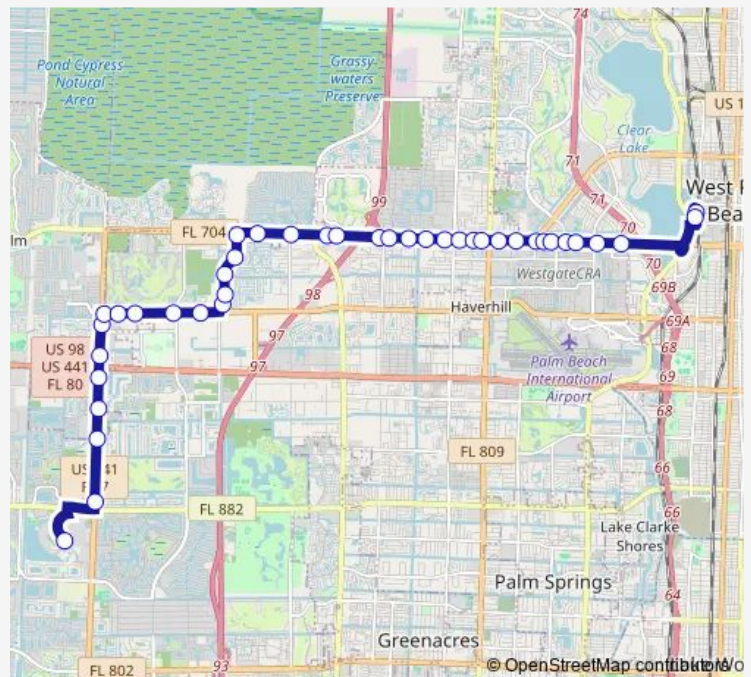

Okeechobee Blvd at Biscayne

Okeechobee Blvd at Military Trl

Okeechobee Blvd at Bld4833

Okeechobee Blvd at Haverhill Rd

Okeechobee Blvd at Bld5154

Okeechobee Blvd at Bld5405

Okeechobee Blvd at Bld5641

Okeechobee Blvd at West Dr

Okeechobee Blvd at Bld6339

Okeechobee Blvd at Riverwalk Blvd

Okeechobee Blvd at Golden Lakes Rd

Benoist Farms RD at Okeechobee Blvd

Route schedule

WPB ITC at TRI Rail — Ring RD at WGM Trml

Monday 05:40-21:10

Tuesday 05:40-21:10

Wednesday 05:40-21:10

Thursday 05:40-21:10

Friday 05:40-21:10

Saturday 06:10-21:10

Sunday 08:10-18:40

Route info

Direction: WPB ITC at TRI Rail

Stops: 38

Trip Duration: 0 hour 48 min

43 — WPB X-Town via Okeechobee

Benoist Farms RD at Windorah Way

Benoist Farms RD at S Windorah Way

Benoist Farms RD at Bldg 1081 SW Ent

Benoist Farms RD at Belvedere Rd