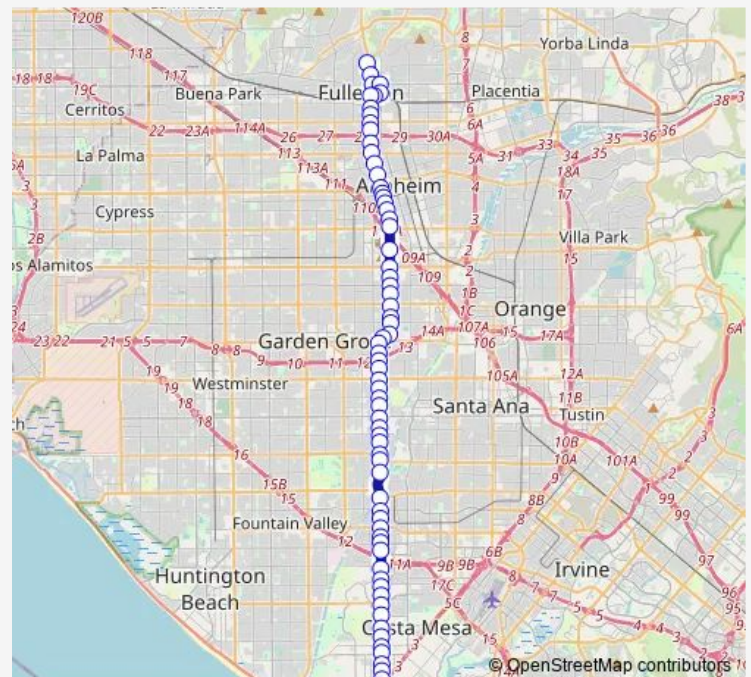

Harbor-LA Palma

Harbor-North

Harbor-Sycamore

Harbor-Lincoln

Harbor-Broadway

Harbor-Santa Ana

Harbor-Water

Harbor-South

Harbor-Vermont

Route schedule

BERKELEY-WEST VALLEY VIEW — Newport-18th

Monday 03:47-23:40

Tuesday 03:47-23:40

Wednesday 03:47-23:40

Thursday 03:47-23:40

Friday 03:47-23:40

Saturday 03:59-00:15⁺¹

Sunday 03:59-00:15⁺¹

Route info

Direction: BERKELEY-WEST VALLEY VIEW

Stops: 68

Trip Duration: 1 hour 21 min

Harbor-Ball

Harbor-East Shuttle Area

Harbor-Katella

Harbor-Convention

Harbor-Orangewood

Harbor-Wilken

Harbor-Chapman

Harbor-Twintree

Harbor-Lampson

Harbor-Palm