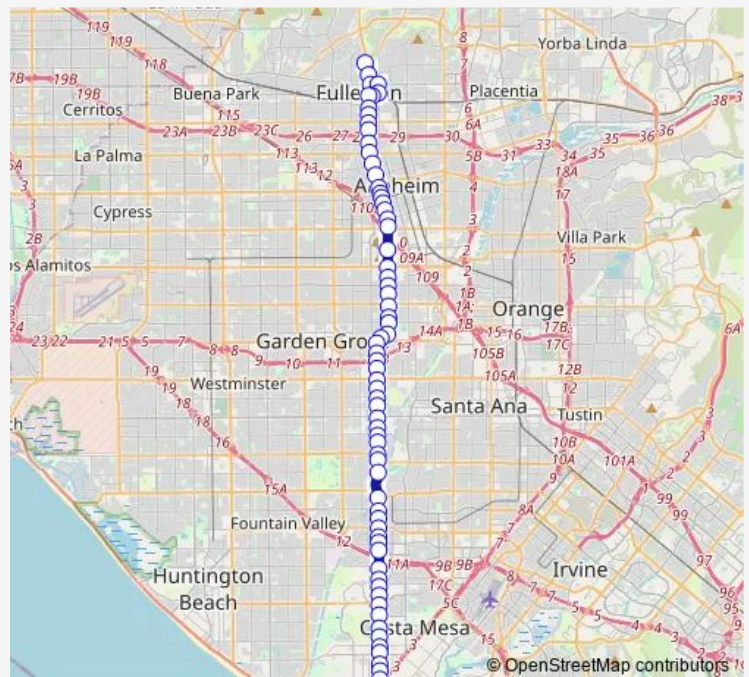

Harbor-Vermont

Route schedule

Berkeley-West Valley View — Newport-18th

Monday 03:47-23:40

Tuesday 03:47-23:40

Wednesday 03:47-23:40

Thursday 03:47-23:40

Friday 03:47-23:40

Saturday 03:59-00:15⁺¹

Sunday 03:59-00:15⁺¹

Route info

Direction: Berkeley-West Valley View

Stops: 68

Trip Duration: 1 hour 30 min

43 — Fullerton - Costa Mesa

Harbor-Ball

Harbor-East Shuttle Area

Harbor-Katella

Harbor-Convention

Harbor-Orangewood

Harbor-Wilken

Harbor-Chapman

Harbor-Twintree

Harbor-Lampson

Harbor-Wilson

Harbor-Victoria

Harbor-Bay

Harbor-Ford

Harbor-19th

Newport-18th

Direction

Berkeley-West Valley View — Macarthur-Harbor