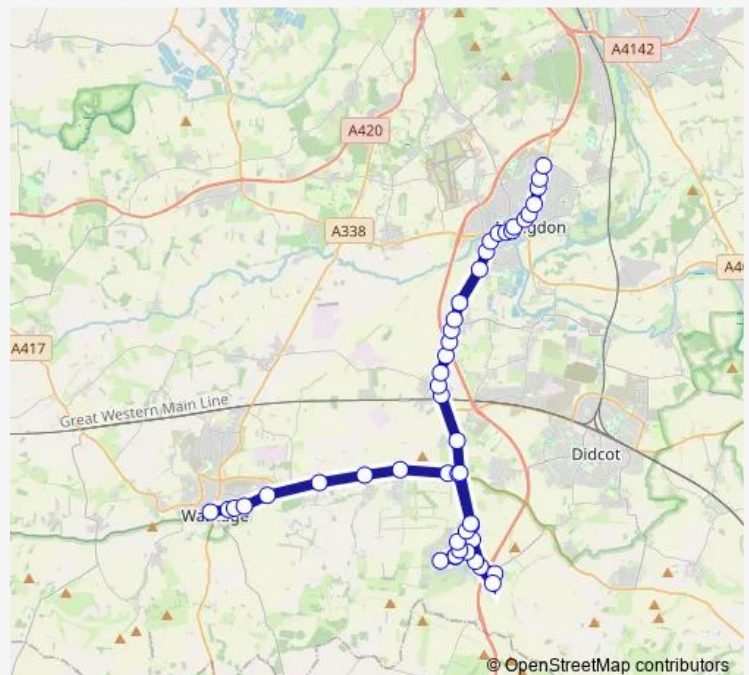

Becquerel Avenue Terminus

Diamond Light Source

Eighth Street South

Route schedule

Market Place — Peachcroft Roundabout

Monday 16:38-18:25

Tuesday 16:38-18:25

Wednesday 16:38-18:25

Thursday 16:38-18:25

Friday 16:38-18:25

Saturday —

Sunday —

Route info

Direction: Market Place

Stops: 47

Trip Duration: 1 hour 9 min

Boundary House

South Avenue

Peachcroft Roundabout

Direction

Peachcroft Roundabout — Market Place

46 stops

[Open route schedule](#)

Peachcroft Roundabout

Sunday —

Route info

Direction: Peachcroft Roundabout

Stops: 46

Trip Duration: 1 hour 3 min

Eighth Street South

Diamond Light Source

Becquerel Avenue Terminus