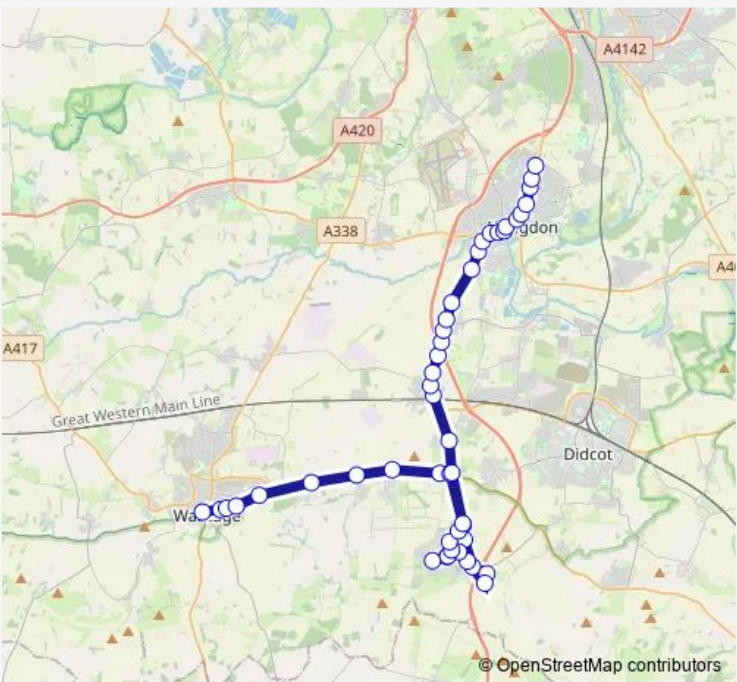

Bus 43 Abingdon - Harwell Campus - Wantage

[Go to website](#)

Direction
 Market Place — Peachcroft Roundabout
 47 stops
[Open route schedule](#)

- Market Place
- Community Hospital
- Charlton Park
- Fyfield Close
- Crab Hill A417
- Ardington Turn
- The Hare
- Portway Close
- Acorn Close
- Rowstock Corner
- Curie Entrance
- Thompson Entrance
- Garden Centre
- Latton Close
- Main Street
- Garden Centre
- Fermi Avenue East
- Diamond Light Source
- Becquerel Avenue Terminus
- Diamond Light Source
- Eighth Street South

Route schedule
 Market Place — Peachcroft Roundabout

Monday	16:38-18:25
Tuesday	16:38-18:25
Wednesday	16:38-18:25
Thursday	16:38-18:25
Friday	16:38-18:25
Saturday	—
Sunday	—

Route info
 Direction: Market Place
 Stops: 47
 Trip Duration: 1 hour 9 min

Boundary House

South Avenue

Peachcroft Roundabout

Direction

Peachcroft Roundabout — Market Place

46 stops

[Open route schedule](#)

Peachcroft Roundabout

Sunday —

Route info

Direction: Peachcroft Roundabout

Stops: 46

Trip Duration: 1 hour 3 min

Eighth Street South

Diamond Light Source

Becquerel Avenue Terminus