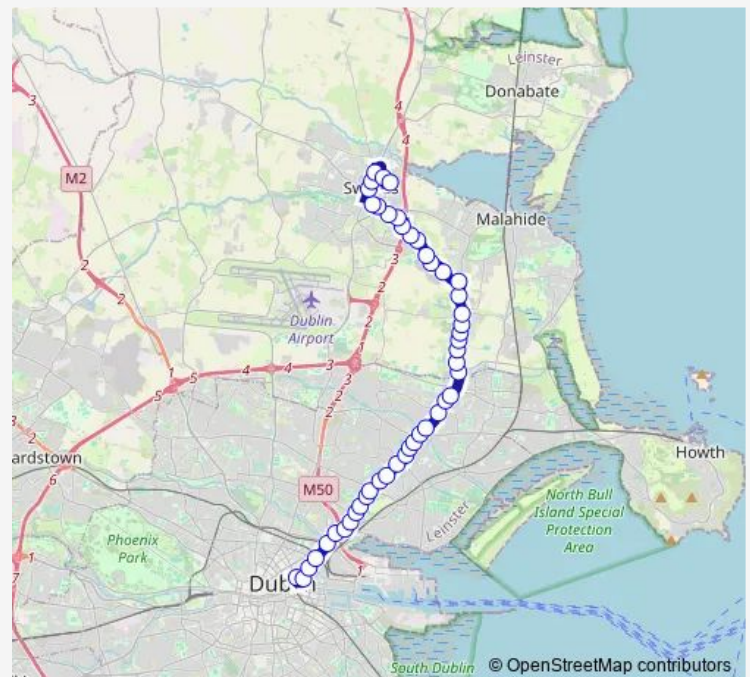

### Direction

Jugback Terrace — Talbot Street

47 stops

[Open route schedule](#)

- Jugback Terrace
- St Colmcille Gaa
- North Street Park
- Seatown Villas
- Carnegie Court
- Fingal Co Co
- Swords Main Street
- Swords Pavilions Sc
- Drynam Road
- Milesian Court
- Feltrim Business Pk
- Dineen School
- Mount Drinan
- Roadstone Retail
- Streamstown
- Myra Manor
- Copperbush
- Chapel Road
- Baskin Lane
- Kinsealy School
- Posey Row

### Route schedule

Jugback Terrace — Talbot Street

Monday	07:20-07:40
Tuesday	07:20-07:40
Wednesday	07:20-07:40
Thursday	07:20-07:40
Friday	07:20-07:40
Saturday	—
Sunday	—

### Route info

Direction: Jugback Terrace

Stops: 47

Trip Duration: 1 hour 10 min

43 — Talbot Street - Swords Business Park

St Doolagh's Park

St Doulagh's Church

Fingal Cemetery