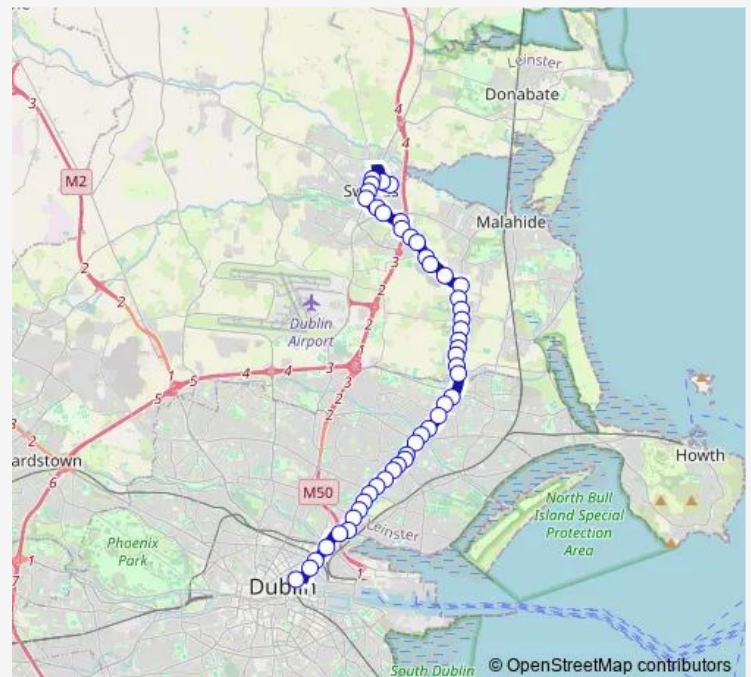

Bus 43 Talbot Street - Swords Business Park

[Go to website](#)

Direction

Jugback Terrace — Talbot Street

47 stops

[Open route schedule](#)

- Jugback Terrace
- St Colmcille Gaa
- North Street Park
- Seatown Villas
- Carnegie Court
- Fingal Co Co
- Swords Main Street
- Swords Pavilions Sc
- Drynam Road
- Milesian Court
- Feltrim Business Pk
- Dineen School
- Mount Drinan
- Roadstone Retail
- Streamstown
- Myra Manor
- Copperbush
- Chapel Road
- Baskin Lane
- Kinsealy School
- Posey Row

Route schedule

Jugback Terrace — Talbot Street

Monday	07:20-07:40
Tuesday	07:20-07:40
Wednesday	07:20-07:40
Thursday	07:20-07:40
Friday	07:20-07:40
Saturday	—
Sunday	—

Route info

Direction: Jugback Terrace

Stops: 47

Trip Duration: 1 hour 10 min

43 — Talbot Street - Swords Business Park