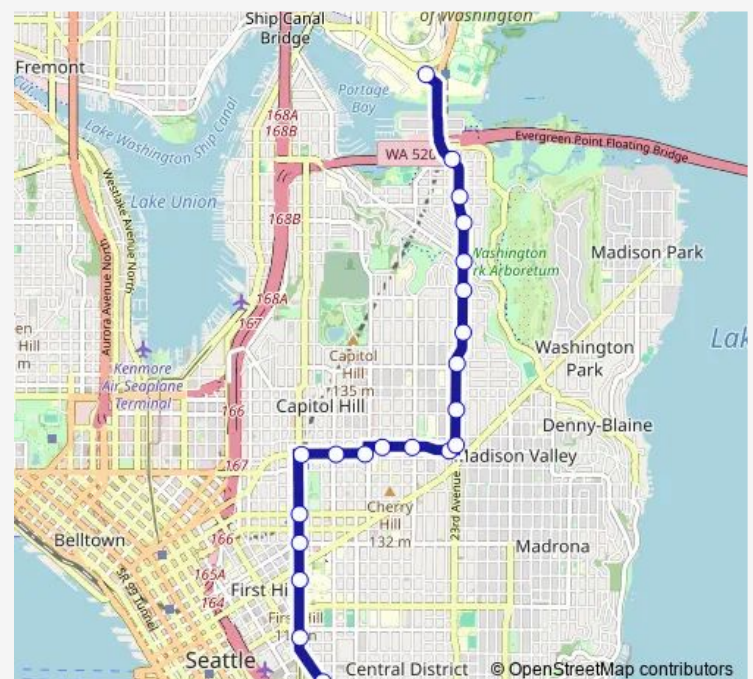

E Thomas St & 16th Ave E

E John St & 15th Ave E

E John St & 12th Ave E

E John St & 10th Ave E - Bay 2

Route schedule

U District Station - Bay 3 — Boren Ave & E Yesler Way

Monday 03:58-02:04⁺¹

Tuesday 04:01-02:04⁺¹

Wednesday 04:01-04:46

Thursday 07:44-02:04⁺¹

Friday 04:01-02:04⁺¹

Saturday 04:01-00:59⁺¹

Sunday 03:59-00:19⁺¹

Route info

Direction: U District Station - Bay 3

Stops: 28

Trip Duration: 0 hour 33 min

Broadway & E Denny Way - Bay 4

Broadway & E Pine St

Broadway & Pike-Pine

Broadway & E Union St

Broadway & Marion

Broadway & Terrace St

Boren Ave & E Yesler Way

Direction

Boren Ave & E Yesler Way — NE Pacific St & Montlake Blvd NE - Bay 2

21 stops

[Open route schedule](#)

Boren Ave & E Yesler Way

Broadway & Terrace St

Broadway & Marion

Broadway & E Union St