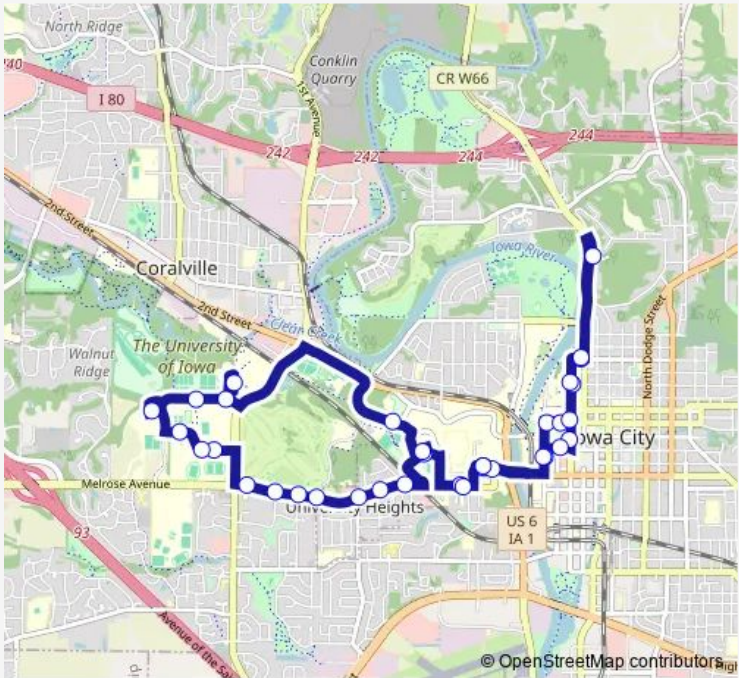

**Bus 43 Hawkeye Interdorm**

[Go to website](#)

**Direction**  
 Rienow Hall — Rienow Hall  
 35 stops  
[Open route schedule](#)

- Rienow Hall
- Family Care
- Wctc 1,3,5,7
- Melrose Ave & Golfview Ave
- Melrose Ave & George St
- Melrose Ave & Sunset St
- Melrose Ave & Emerald St
- Melrose Ave & Westgate St
- Melrose Ave & Macbride Rd
- Melrose Ave & Finkbine Ln
- Hall of Fame North
- Sports Medicine Clinic North
- Hawkeye Tennis & Rec Center North
- Hawk Lot 1
- Recreation Fields South
- Hawkeye Park Rd at Aspire
- Aspire
- Arena on Hawkins
- Wctc 2,4,6,8
- Melrose Court
- Slater Hall

Route schedule  
 Rienow Hall — Rienow Hall

Monday	21:10-00:15 <sup>+1</sup>
Tuesday	21:10-00:15 <sup>+1</sup>
Wednesday	21:10-00:15 <sup>+1</sup>
Thursday	21:10-00:15 <sup>+1</sup>
Friday	21:10-00:15 <sup>+1</sup>
Saturday	11:02-00:15 <sup>+1</sup>
Sunday	11:02-00:15 <sup>+1</sup>

**Route info**  
 Direction: Rienow Hall  
 Stops: 35  
 Trip Duration: 1 hour 0 min

43 — Hawkeye Interdorm **BusMaps**

Grand and Byington

Seamans Center

Imu

Macbride Hall

Burge Hall

Church St South

The schedule is provided in the local timezone. Times with "(+1)" indicate departures on the next day.

PDF file created on 2025-01-16

2024 BusMaps.com - All Rights Reserved