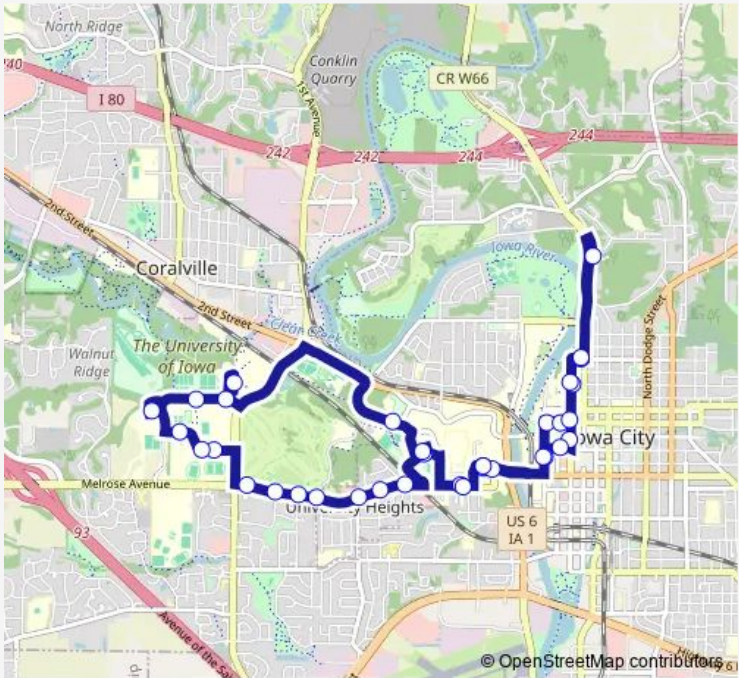

Bus 43 Hawkeye Interdorm

[Go to website](#)

Direction
 Rienow Hall — Rienow Hall
 35 stops
[Open route schedule](#)

- Rienow Hall
- Family Care
- Wctc 1,3,5,7
- Melrose Ave & Golfview Ave
- Melrose Ave & George St
- Melrose Ave & Sunset St
- Melrose Ave & Emerald St
- Melrose Ave & Westgate St
- Melrose Ave & Macbride Rd
- Melrose Ave & Finkbine Ln
- Hall of Fame North
- Sports Medicine Clinic North
- Hawkeye Tennis & Rec Center North
- Hawk Lot 1
- Recreation Fields South
- Hawkeye Park Rd at Aspire
- Aspire
- Arena on Hawkins
- Wctc 2,4,6,8
- Melrose Court
- Slater Hall

Route schedule
 Rienow Hall — Rienow Hall

Monday	21:15-00:15 ⁺¹
Tuesday	21:15-00:15 ⁺¹
Wednesday	21:15-00:15 ⁺¹
Thursday	21:15-00:15 ⁺¹
Friday	21:15-00:15 ⁺¹
Saturday	11:02-00:15 ⁺¹
Sunday	11:02-00:15 ⁺¹

Route info
 Direction: Rienow Hall
 Stops: 35
 Trip Duration: 1 hour 0 min

43 — Hawkeye Interdorm **BusMaps**

Grand and Byington

Seamans Center

Imu

Macbride Hall

Burge Hall

Church St South

The schedule is provided in the local timezone. Times with "(+1)" indicate departures on the next day.

PDF file created on 2025-02-26

2024 BusMaps.com - All Rights Reserved