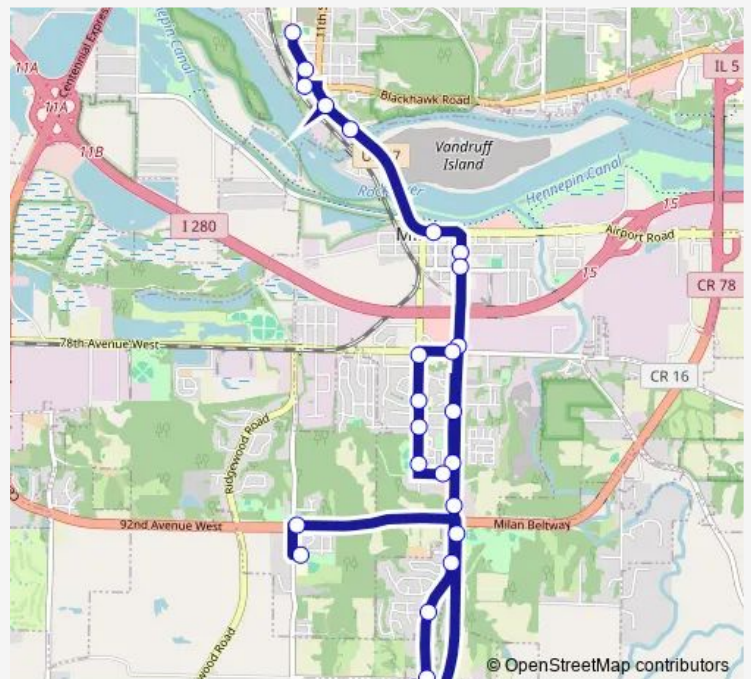

[Go to website](#)

Direction
 Edison Jr. High School — Ridgewood School
 24 stops
[Open route schedule](#)

- Edison Jr. High School
- 9 St & Blackhawk Commons Rd
- Blackhawk Commons
- 11 St & 48 Ave
- 11 St & 51 Ave
- 3 St W & 1 Ave W
- US-67 & 3 Ave E
- US-67 & 4 Ave E
- Hyvee
- US-67 & 15 Ave W
- Skip-a-long
- 2 St W & 20 Ave W Shelter
- 4 St W & 1800 Block
- 4 St W & 84 Ave W
- Thomas Jefferson Elementary School
- 4 St W & Andalusia Rd
- US 67 & And Rd Shelter
- US-67 & 92 Ave W
- 1 St W & 28 Ave W
- 1 St W & 33 Ave W
- 1 St W 106 Ave

Route schedule

Edison Jr. High School — Ridgewood School

Monday	07:46
Tuesday	07:46
Wednesday	07:46
Thursday	07:46
Friday	07:46
Saturday	—
Sunday	—

Route info

Direction: Edison Jr. High School
 Stops: 24
 Trip Duration: 0 hour 34 min

US-67 & 92 Ave W

14 St W & 92 Ave W Shelter

Ridgewood School

Direction

Ridgewood School — Ridgewood School

21 stops

[Open route schedule](#)

Ridgewood School

10 St W & Andalusia Rd

9 St W & 82 Ave

7 St W & 84 Ave W

4 St W & 84 Ave W

Skip-a-long

US-67 & 92 Ave W

1 St W & 28 Ave W

1 St W & 33 Ave W