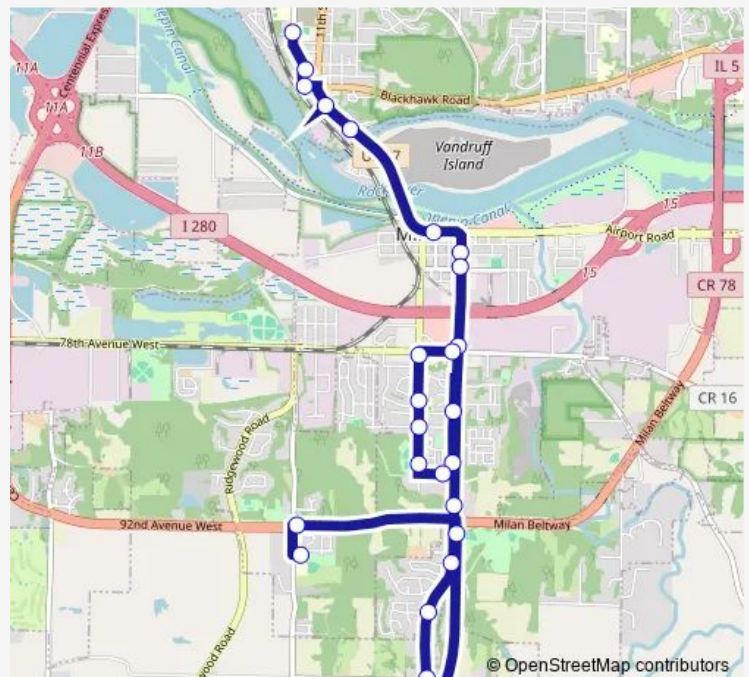

4 St W & 1800 Block

4 St W & 84 Ave W

Thomas Jefferson Elementary School

4 St W & Andalusia Rd

US 67 & And Rd Shelter

US-67 & 92 Ave W

1 St W & 28 Ave W

1 St W & 33 Ave W

### Route schedule

Edison Jr. High School — Ridgewood School

Monday 07:46

Tuesday 07:46

Wednesday 07:46

Thursday 07:46

Friday 07:46

Saturday —

### Route info

Direction: Edison Jr. High School

Stops: 24

Trip Duration: 0 hour 34 min

US-67 & 92 Ave W

14 St W & 92 Ave W Shelter

Ridgewood School

**Direction**

Ridgewood School — Ridgewood School

21 stops

[Open route schedule](#)

Ridgewood School

92 Ave W Shelter

US-67 &amp; 92 Ave W

2 St W &amp; 20 Ave W Shelter

4 St W &amp; 1800 Block