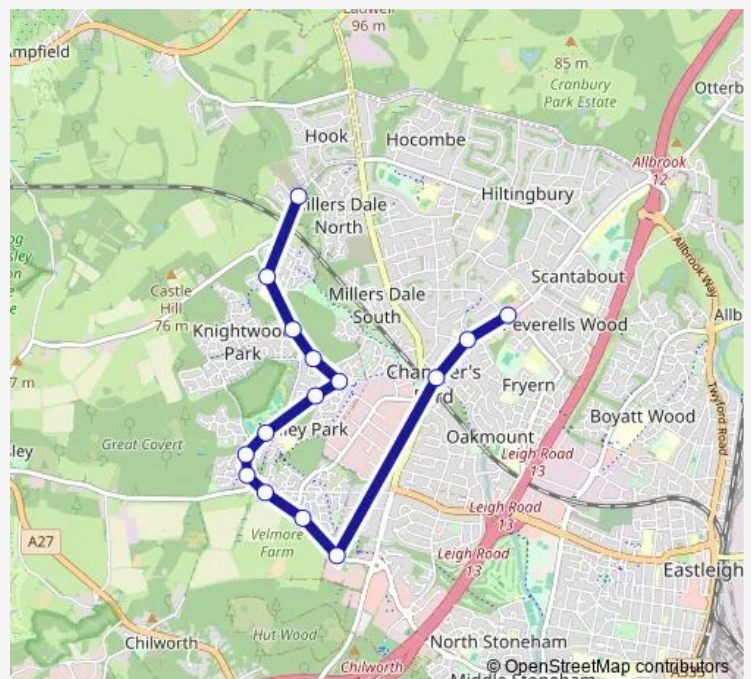

### Direction

Baddesley Bridge — Fryern Hill

15 stops

[Open route schedule](#)

- Baddesley Bridge
- Katrine Crescent
- Knightwood Road
- Alderwood Avenue
- Lambourn Square
- Stinchar Drive
- Chidden Holt
- Pilgrims Close
- Raglan Close
- Castle Lane
- School Lane
- Hampshire Corporate Park
- Chandlers Ford Precinct
- Kings Road
- Fryern Hill

### Route schedule

Baddesley Bridge — Fryern Hill

Monday	—
Tuesday	09:50
Wednesday	—
Thursday	—
Friday	—
Saturday	—
Sunday	—

### Route info

Direction: Baddesley Bridge

Stops: 15

Trip Duration: 0 hour 15 min

## Route info

Direction: Bus Station

Stops: 15

Trip Duration: 0 hour 21 min