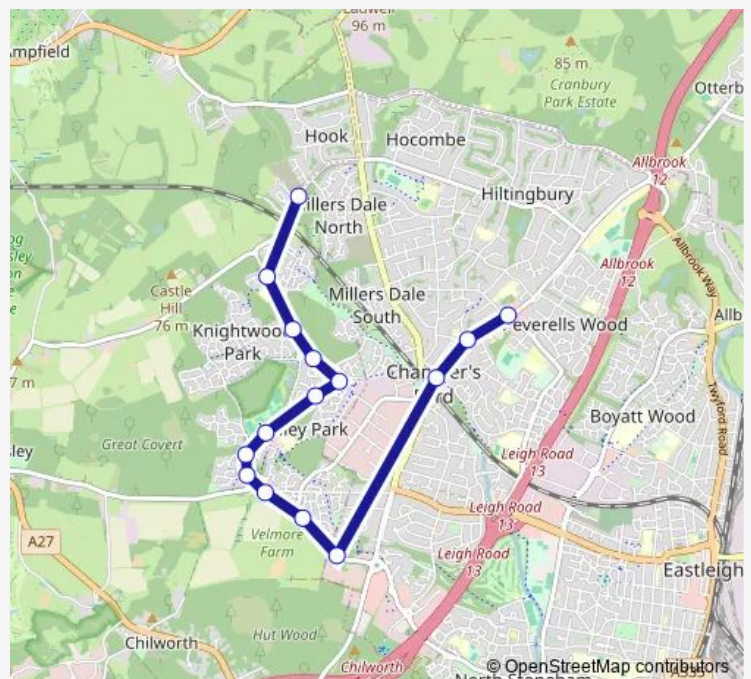

### Direction

Baddesley Bridge — Fryern Hill

15 stops

[Open route schedule](#)

- Baddesley Bridge
- Katrine Crescent
- Knightwood Road
- Alderwood Avenue
- Lambourn Square
- Stinchar Drive
- Chidden Holt
- Pilgrims Close
- Raglan Close
- Castle Lane
- School Lane
- Hampshire Corporate Park
- Chandlers Ford Precinct
- Kings Road
- Fryern Hill

### Route info

Direction: Baddesley Bridge

Stops: 15

Trip Duration: 0 hour 15 min

## Route info

Direction: Bus Station

Stops: 15

Trip Duration: 0 hour 21 min

## Route info

Direction: Baddesley Bridge

Stops: 15

Trip Duration: 0 hour 21 min

**Direction**

Chandlers Ford Precinct — Baddesley Bridge

13 stops

[Open route schedule](#)