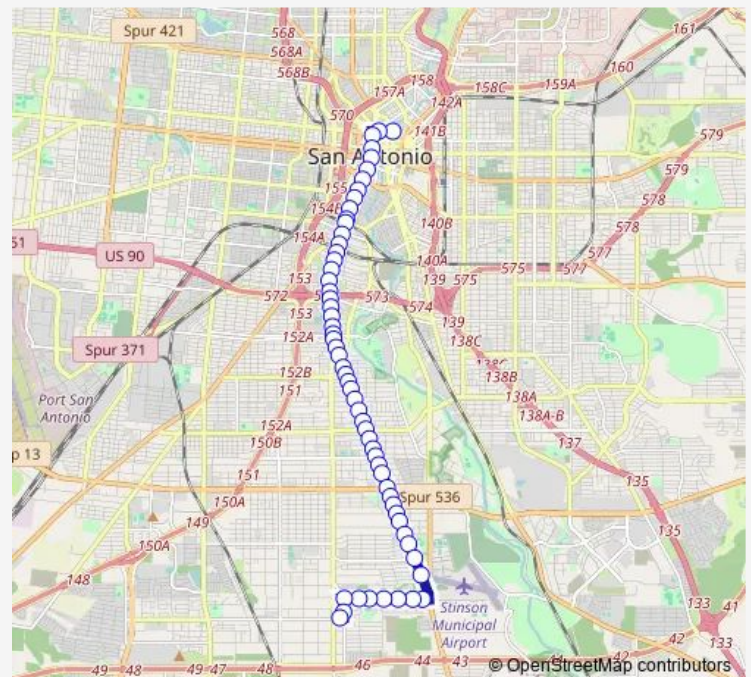

### Route schedule

Martin & Navarro — Gillette & Pleasanton Rd.

Monday 04:31-20:56

Tuesday 04:31-20:56

Wednesday 04:31-20:56

Thursday 04:31-20:56

Friday 04:31-20:56

Saturday 05:00-21:00

### Route info

Direction: Martin & Navarro

Stops: 58

Trip Duration: 0 hour 41 min

43 — South Flores

S. Flores & Franciscan

S. Flores & Elsie

S. Flores & Theo