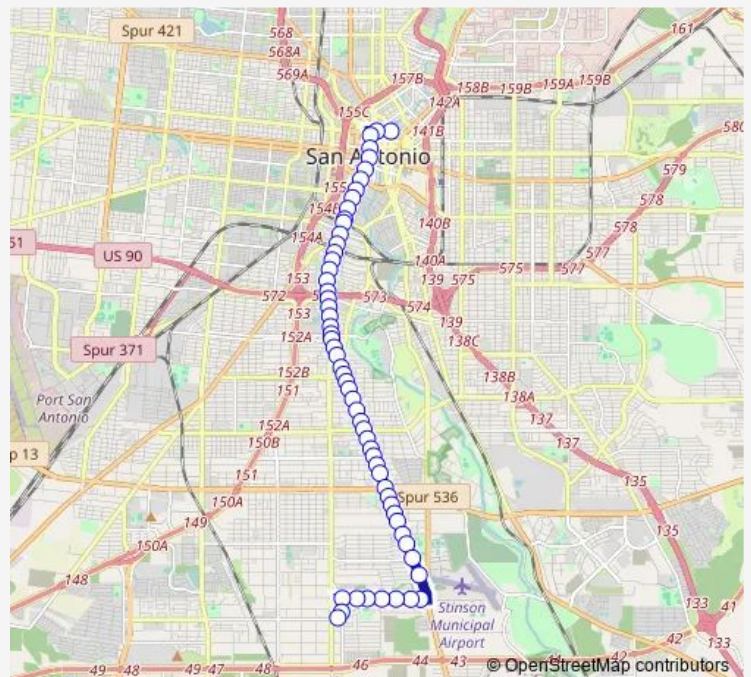

S. Flores & Lubbock

S. Flores & BIG Foot

S. Flores & Ripford

**Route schedule**

Martin & Navarro — Gillette & Pleasanton Rd.

Monday 04:31-20:56

Tuesday 04:31-20:56

Wednesday 04:31-20:56

Thursday 04:31-20:56

Friday 04:31-20:56

Saturday 05:00-21:00

Sunday 05:00-21:00

**Route info**

Direction: Martin & Navarro

Stops: 58

Trip Duration: 0 hour 36 min