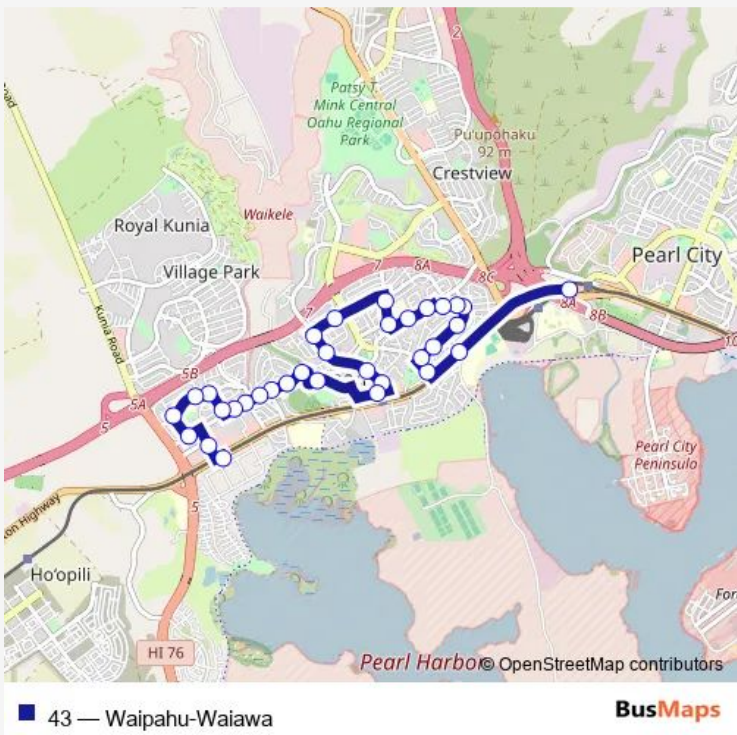

Route schedule
 HO'AE'AE West Loch Station — Farrington HWY + OPP
 Waiawa Rd

Monday	04:25-01:00 ⁺¹
Tuesday	04:25-01:00 ⁺¹
Wednesday	04:25-01:00 ⁺¹
Thursday	04:25-01:00 ⁺¹
Friday	04:25-01:00 ⁺¹
Saturday	04:30-01:00 ⁺¹
Sunday	05:00-24:00

Route info

Direction: HO'AE'AE West Loch Station

Stops: 34

Trip Duration: 0 hour 28 min

Mahoe ST + Hapanui Pl

Waipahu ST + Peke Ln

Waipahu ST + OPP Hianakiu St

Waipahu ST + OPP Kahualei Pl

Tuesday —

Wednesday —

Thursday —

Friday —

Saturday —

Sunday 25:00⁺¹

Route info

Direction: HO'AE'AE West Loch Station

Sunday 05:29-00:24⁺¹

Route info

Direction: Farrington HWY + OPP Waiawa Rd

Stops: 33

Trip Duration: 0 hour 25 min

Waipahu ST + OPP Pupukahi St

Waipahu ST + OPP Leowahine St

Hoaeae ST + Haaa St