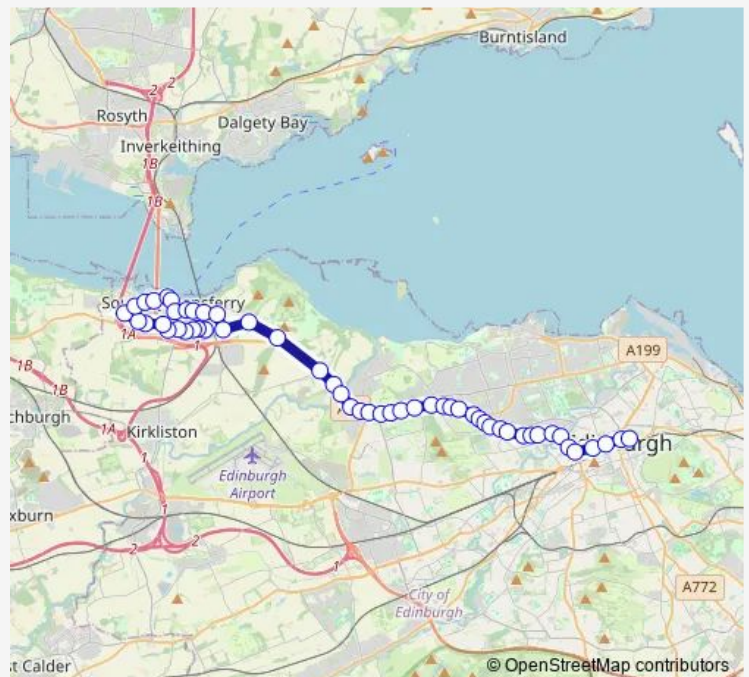

### Route schedule

St Andrew's House — Scotstoun Terminus

Monday 06:12-23:30

Tuesday 06:12-23:30

Wednesday 06:12-23:30

Thursday 06:12-23:30

Friday 06:12-23:30

Saturday 06:20-23:30

### Route info

Direction: St Andrew's House

Stops: 56

Trip Duration: 0 hour 57 min

Marchfield Park Lane

Hillpark Steps

Clermiston Drive

Parkgrove Street