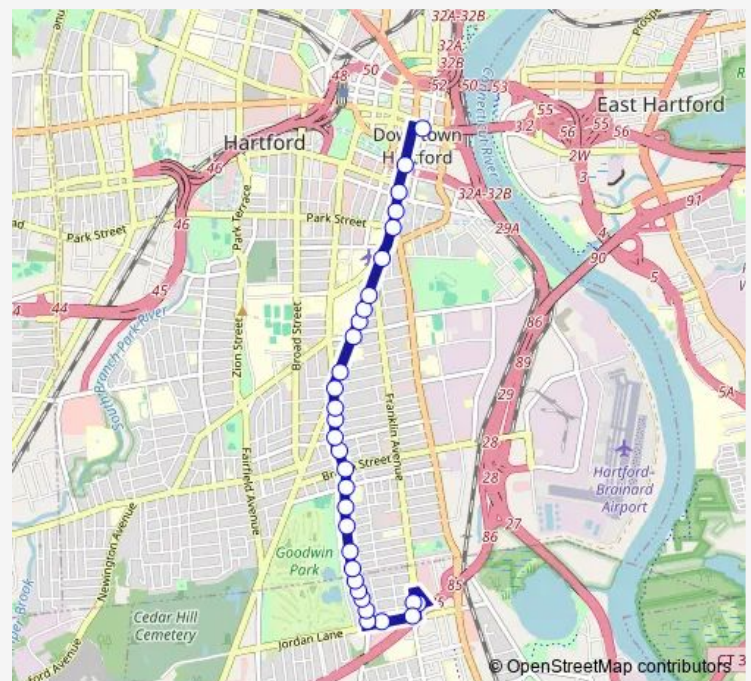

### Route schedule

Main St @ Gold St — Wolcott Hill Park & Ride @ Wolcott Hill Rd

Monday 06:15-18:15

Tuesday 06:15-18:15

Wednesday 06:15-18:15

Thursday 06:15-18:15

Friday 06:15-18:15

Saturday 07:15-18:15

### Route info

Direction: Main St @ Gold St

Stops: 33

Trip Duration: 0 hour 17 min

43 — Campfield Ave

Campfield Ave @ Cromwell St

Campfield Ave @ Opp Tredeau St

Campfield Ave @ Victoria Rd

## Route schedule

Wolcott Hill Park & Ride @ Wolcott Hill Rd — Central Row South Side @ Travelers

Monday 05:45-18:15

Tuesday 05:45-18:15

Wednesday 05:45-18:15

Thursday 05:45-18:15

Friday 05:45-18:15

Saturday 06:46-17:46

## Route info

Direction: Wolcott Hill Park & Ride @ Wolcott Hill Rd

Stops: 31

Trip Duration: 0 hour 18 min

Maple Ave @ opp Essex St

Maple Ave @ opp Midas Muffler

Main St @ Park St

Main St @ Saint Peters