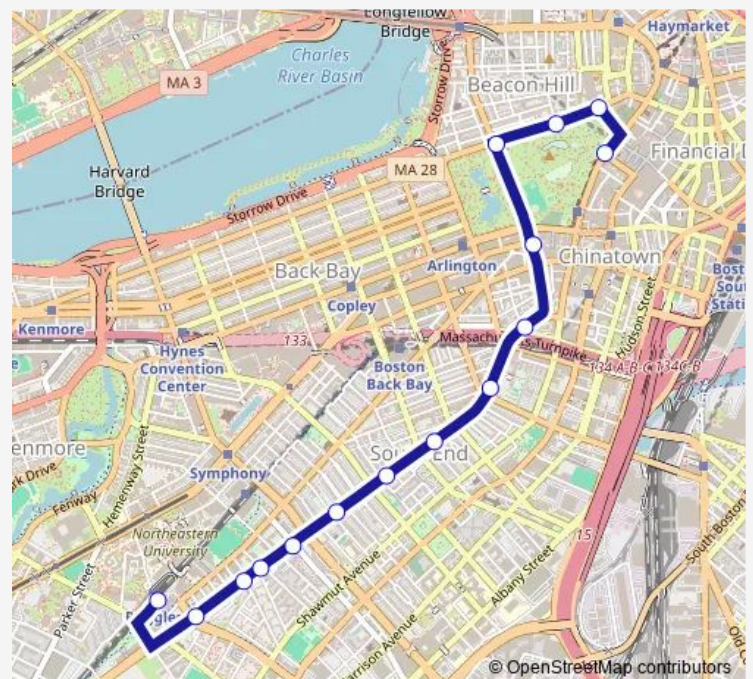

Beacon St opp Walnut St

Beacon St @ Park St

Tremont St opp Temple Pl

### Route schedule

Ruggles — Tremont St opp Temple Pl

Monday	05:00-00:35 <sup>+1</sup>
Tuesday	05:00-00:28 <sup>+1</sup>
Wednesday	05:00-00:28 <sup>+1</sup>
Thursday	05:00-00:28 <sup>+1</sup>
Friday	05:00-00:28 <sup>+1</sup>
Saturday	05:20-00:35 <sup>+1</sup>
Sunday	06:15-00:40 <sup>+1</sup>

### Route info

Direction: Ruggles

Stops: 15

Trip Duration: 0 hour 20 min

43 — Ruggles Station - Park Street Station

**Direction**

Tremont St opp Temple Pl — Ruggles

13 stops

## Route schedule

Tremont St opp Temple Pl — Ruggles

Monday	05:14-00:55 <sup>+1</sup>
Tuesday	05:14-00:45 <sup>+1</sup>
Wednesday	05:14-00:45 <sup>+1</sup>
Thursday	05:14-00:45 <sup>+1</sup>
Friday	05:14-00:45 <sup>+1</sup>
Saturday	05:35-00:55 <sup>+1</sup>
Sunday	06:30-00:55 <sup>+1</sup>