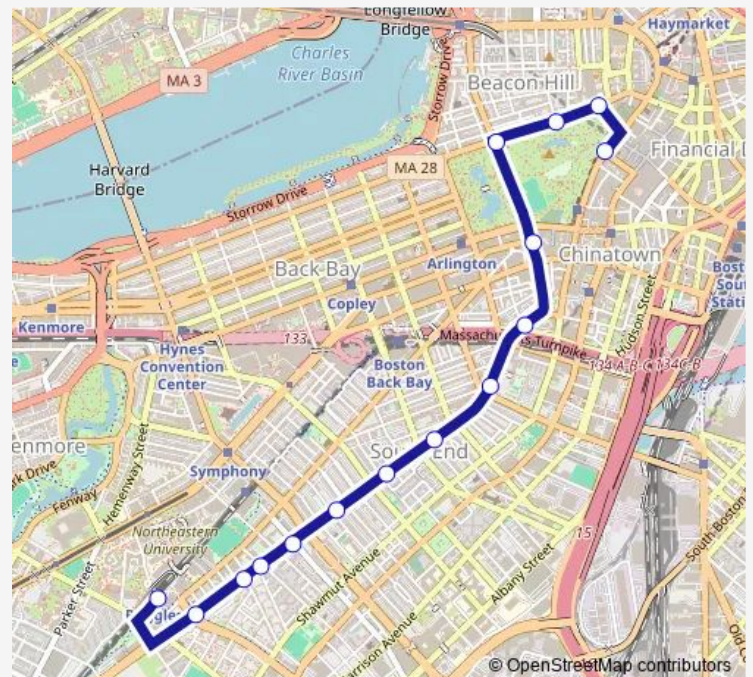

Tremont St @ Hammond St

Tremont St @ Lenox St

Tremont St @ Northampton St

Tremont St @ Worcester St

Tremont St @ Aguadilla St

Tremont St @ Upton St

Tremont St @ E Berkeley St

Tremont St @ Marginal St

Charles St S @ Park Plaza

Charles St @ Beacon St

Beacon St opp Walnut St

Beacon St @ Park St

Tremont St opp Temple Pl

Route schedule

Ruggles — Tremont St opp Temple Pl

Monday	05:00-00:35 ⁺¹
Tuesday	05:00-00:28 ⁺¹
Wednesday	05:00-00:40 ⁺¹
Thursday	05:00-00:28 ⁺¹
Friday	05:00-00:28 ⁺¹
Saturday	05:20-00:35 ⁺¹
Sunday	06:15-00:40 ⁺¹

Route info

Direction: Ruggles

Stops: 15

Trip Duration: 0 hour 12 min

43 — Ruggles Station - Park Street Station

Direction

Tremont St opp Temple Pl — Ruggles

13 stops

Monday	05:14-00:55 ⁺¹
Tuesday	05:14-00:45 ⁺¹
Wednesday	05:14-00:55 ⁺¹
Thursday	05:14-00:45 ⁺¹
Friday	05:14-00:45 ⁺¹
Saturday	05:35-00:55 ⁺¹
Sunday	06:30-00:55 ⁺¹

Route info

Direction: Tremont St opp Temple Pl