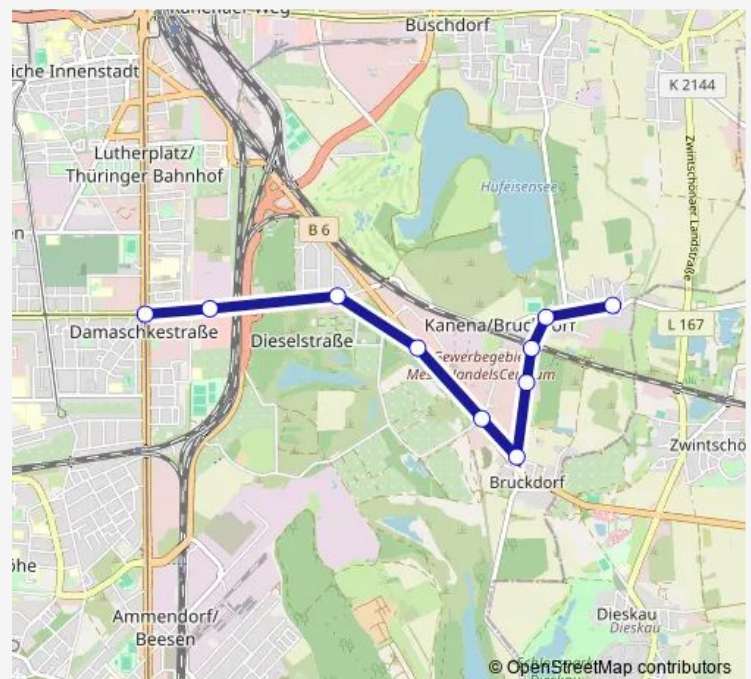

Demand and Response Bus Service 43 rfb 43

[Go to website](#)**Direction**

Halle (Saale), Damaschkestr. — Halle (Saale), Kanena

10 stops

[Open route schedule](#)

Halle (Saale), Damaschkestr.

Halle (Saale), Energiepark Dieselstr.

Saturday 00:51-23:45

Sunday 00:51-23:45

Route info

Direction: Halle (Saale), Damaschkestr.

Stops: 10

Trip Duration: 0 hour 11 min

Direction

Halle (Saale), Kanena — Halle (Saale), Damaschkestr.

10 stops

[Open route schedule](#)

Halle (Saale), Kanena

Halle (Saale), Zum Planetarium

Halle (Saale), S-Bahnhof Messe (Bus)

Halle (Saale), Dürrenberger Str.

Halle (Saale), Bruckdorf

Halle (Saale), Messehandelszentrum

Tuesday 00:23-23:50

Wednesday 23:00-23:50

Thursday 00:23-23:50

Friday 00:23-23:50

Saturday 00:23-23:50

Sunday 00:23-23:50

Route info

Direction: Halle (Saale), Kanena