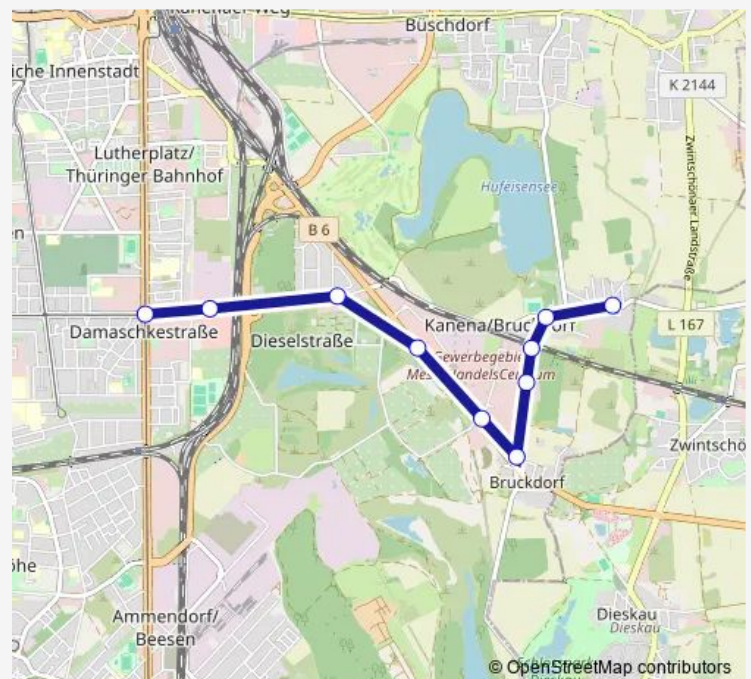

### Direction

Halle (Saale), Damaschkestr. — Halle (Saale), Kanena

10 stops

[Open route schedule](#)

Halle (Saale), Damaschkestr.

Halle (Saale), Energiepark Dieselstr.

Halle (Saale), Pflaumenweg

Halle (Saale), Einkaufspark Hep

### Route schedule

Halle (Saale), Damaschkestr. — Halle (Saale), Kanena

Monday 00:51-23:45

Tuesday 00:51-23:45

Wednesday 00:51-23:45

Thursday 00:51-23:45

Friday 00:51-23:45

Saturday 00:51-23:45

### Route info

Direction: Halle (Saale), Damaschkestr.

Stops: 10

Trip Duration: 0 hour 11 min

43 — rfb 43

**Direction**

Halle (Saale), Kanena — Halle (Saale), Damaschkestr.

10 stops

Tuesday 23:00-23:50

Wednesday 23:00-23:50

Thursday 00:23-23:50

Friday 00:23-23:50

Saturday 00:23-23:50

Sunday 00:23-23:50

**Route info**

Direction: Halle (Saale), Kanena