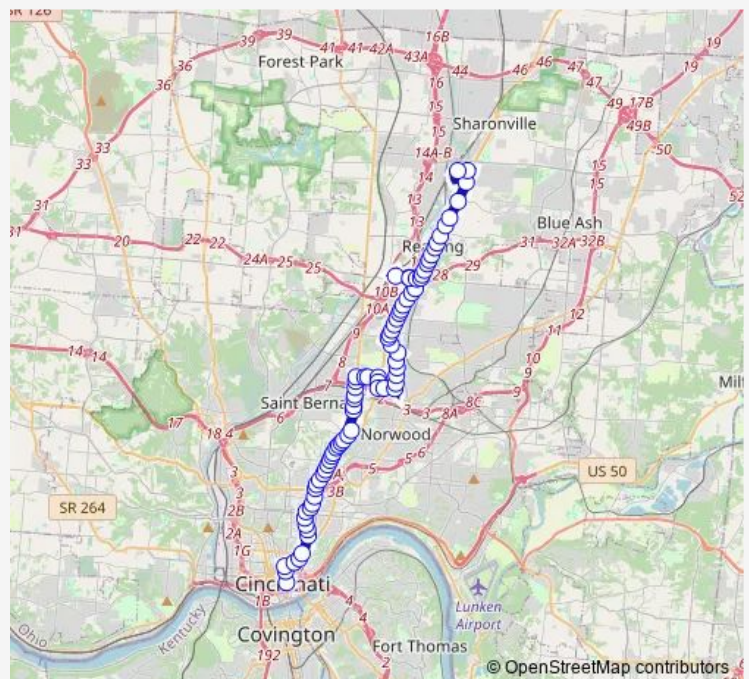

Reading RD & Formica

Reading RD & Cooper Rd

Reading RD & Landy Ln

Reading RD & Gahl Terrace

Reading RD & Mechanic St

Reading & Maple

Reading RD & Koehler St

Reading RD & Jefferson Ave

Reading RD & Sunnybrook Dr

Reading RD 7821

Reading RD & Summit Rd

Route schedule

Evendale Commons Dr — Government Square Area C

Monday 03:35-02:17⁺¹

Tuesday 03:35-02:17⁺¹

Wednesday 03:35-02:17⁺¹

Thursday 03:35-02:17⁺¹

Friday 03:35-02:17⁺¹

Saturday 03:48-02:31⁺¹

Sunday 03:48-02:31⁺¹

Route info

Direction: Evendale Commons Dr

Stops: 78

Trip Duration: 1 hour 9 min

43 — Reading Road

Reading RD & Amberlawn Ave

Reading RD & Northwood Dr

Reading RD & Shenandoah Ave

Reading RD & Rosecliff Ave

Reading RD & Kenova Ave

Reading RD 7155

Seymour AVE & Reading Rd