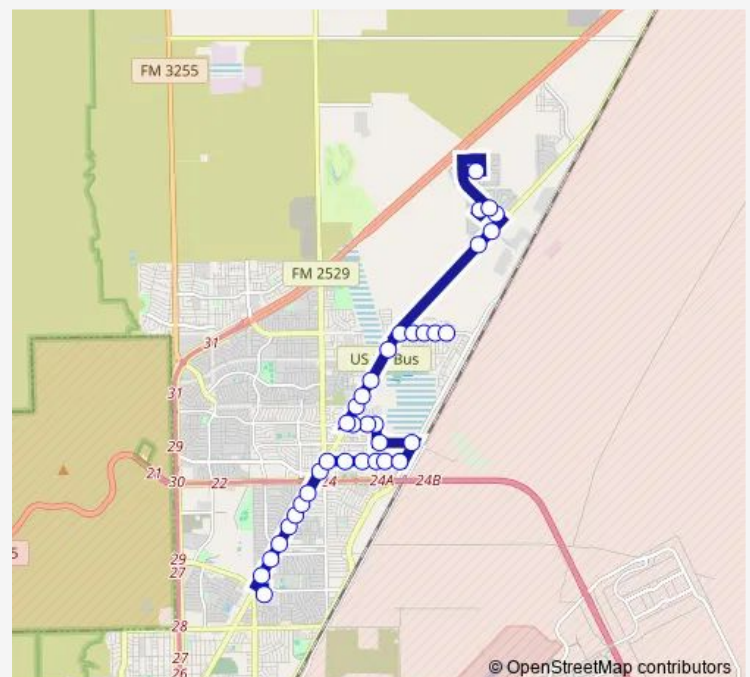

6121 Sun ValleyAntler

Sun ValleyPheasant

10304 DyerSun Valley

Route schedule

Northgate Transfer Center Bay E — Angora LoopTiger Eye

Monday 04:30-21:30

Tuesday 04:30-21:30

Wednesday 04:30-21:30

Thursday 04:30-21:30

Friday 04:30-21:30

Saturday 04:30-19:30

Sunday —

Route info

Direction: Northgate Transfer Center Bay E

Stops: 36

Trip Duration: 0 hour 50 min

Direction

Angora LoopTiger Eye — Northgate Transfer Center Bay E

30 stops

[Open route schedule](#)

Angora LoopTiger Eye

6705 Tiger EyeRhyolite

Tiger EyeQuartz

Tiger EyeSunstone

Wednesday 05:00-22:00

Thursday 05:00-22:00

Friday 05:00-22:00

Saturday 05:00-20:00

Sunday —

Route info

Direction: Angora LoopTiger Eye

Stops: 30