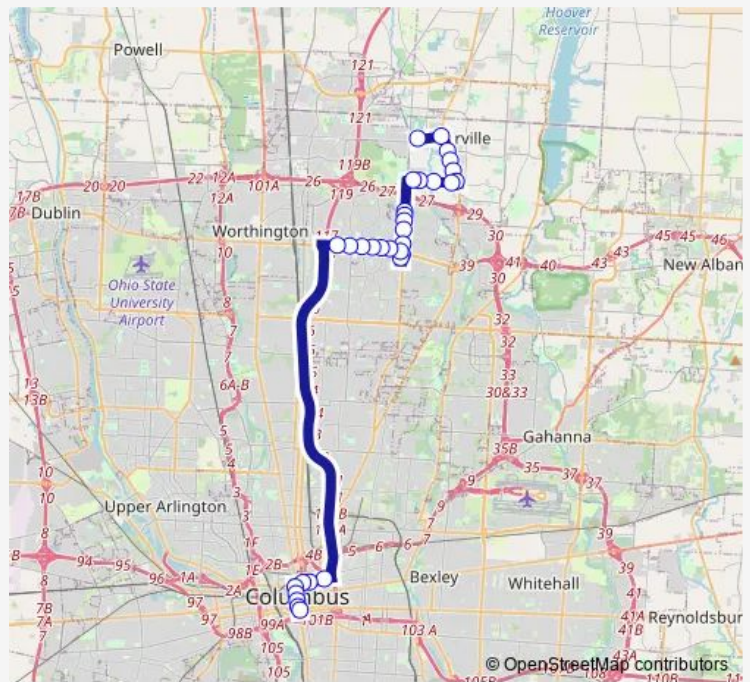

Bus 43 Westerville

[Go to website](#)

Direction
 Westerville Park AND Ride — Cota Transit Terminal BAY 6
 32 stops
[Open route schedule](#)

- Westerville Park AND Ride
- W Main ST & N State St
- S State ST & W Walnut St
- S State ST & Hiawatha Ave
- S State ST & Cherrington Rd
- S State ST & E Schrock Rd
- 90 W Schrock Rd
- W Schrock RD & Park Meadow Rd
- W Schrock RD & Cooper Rd
- W Schrock RD & Lauffer Rd
- Cleveland AVE & Community Park Dr
- Cleveland AVE & Home Acre Dr
- Cleveland AVE & Deewood Dr
- Cleveland AVE & Blendon Woods Blvd
- Cleveland AVE & Fuji Dr
- Cleveland AVE & State Route 161
- Northland Transit Center BAY 6
- State RTE 161 AND Cleveland Ave
- State RTE 161 AND Spring RUN Dr
- State RTE 161 AND Maple Canyon Ave
- State RTE 161 AND Beechcroft Rd

Route schedule

Westerville Park AND Ride — Cota Transit Terminal BAY 6

Monday	16:51
Tuesday	16:51
Wednesday	16:51
Thursday	16:51
Friday	16:51
Saturday	—
Sunday	—

Route info

Direction: Westerville Park AND Ride
 Stops: 32
 Trip Duration: 0 hour 50 min

Friday 06:45

Saturday —

Sunday —

Route info

Direction: Cota Transit Terminal BAY 6

Stops: 30

Trip Duration: 0 hour 41 min

S State ST & Cherrington Rd

Trip Duration: 0 hour 40 min

Direction

Westerville Park AND Ride — Cota Transit Terminal BAY 6

13 stops

[Open route schedule](#)

Westerville Park AND Ride

Cleveland AVE & W Main St

S Cleveland AVE & OLD Coach Rd