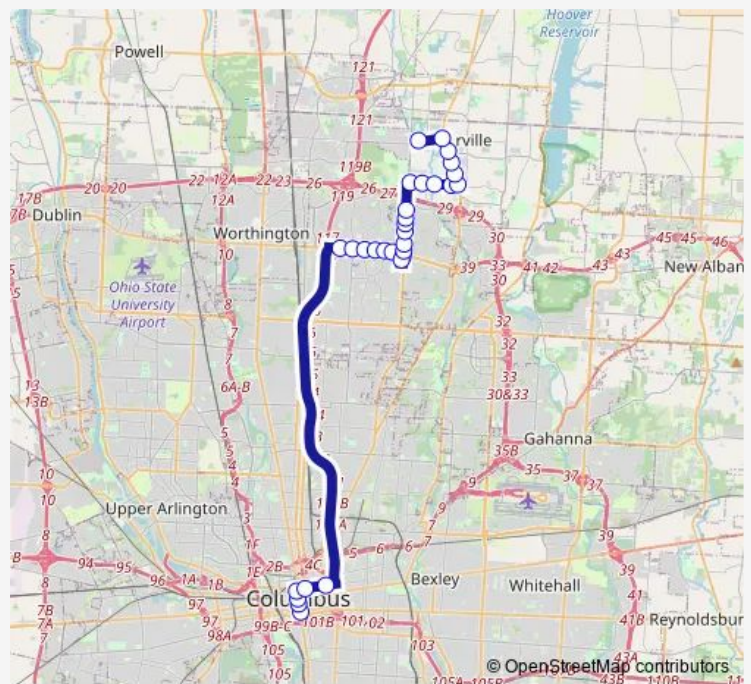

**Bus 43 Westerville**

[Go to website](#)

**Direction**  
 Westerville Park AND Ride — Cota Transit Terminal BAY 6  
 32 stops  
[Open route schedule](#)

- Westerville Park AND Ride
- W Main ST & N State St
- S State ST & W Walnut St
- S State ST & Hiawatha Ave
- S State ST & Cherrington Rd
- S State ST & E Schrock Rd
- 90 W Schrock Rd
- W Schrock RD & Park Meadow Rd
- W Schrock RD & Cooper Rd
- W Schrock RD & Lauffer Rd
- Cleveland AVE & Community Park Dr
- Cleveland AVE & Home Acre Dr
- Cleveland AVE & Deewood Dr
- Cleveland AVE & Blendon Woods Blvd
- Cleveland AVE & Fuji Dr
- Cleveland AVE & State Route 161
- Northland Transit Center BAY 6
- State RTE 161 AND Cleveland Ave
- State RTE 161 AND Spring RUN Dr
- State RTE 161 AND Maple Canyon Ave
- State RTE 161 AND Beechcroft Rd

**Route schedule**

Westerville Park AND Ride — Cota Transit Terminal BAY 6

Monday	16:51
Tuesday	16:51
Wednesday	16:51
Thursday	16:51
Friday	16:51
Saturday	—
Sunday	—

**Route info**

Direction: Westerville Park AND Ride  
 Stops: 32  
 Trip Duration: 0 hour 50 min

43 — Westerville

State RTE 161 AND Sharon Woods Blvd

State RTE 161 & Karl Rd

State RTE 161 & Ambleside Dr

E Spring ST & Mount Vernon Ave

E Spring ST & Neilston St

E Spring ST & N 4TH St

N High ST & W Long St

N High ST & W Broad St

S High ST & W State St

S High ST & W Town St

Cota Transit Terminal BAY 6

**Direction**

Cota Transit Terminal BAY 6 — Westerville Park AND Ride

30 stops

[Open route schedule](#)