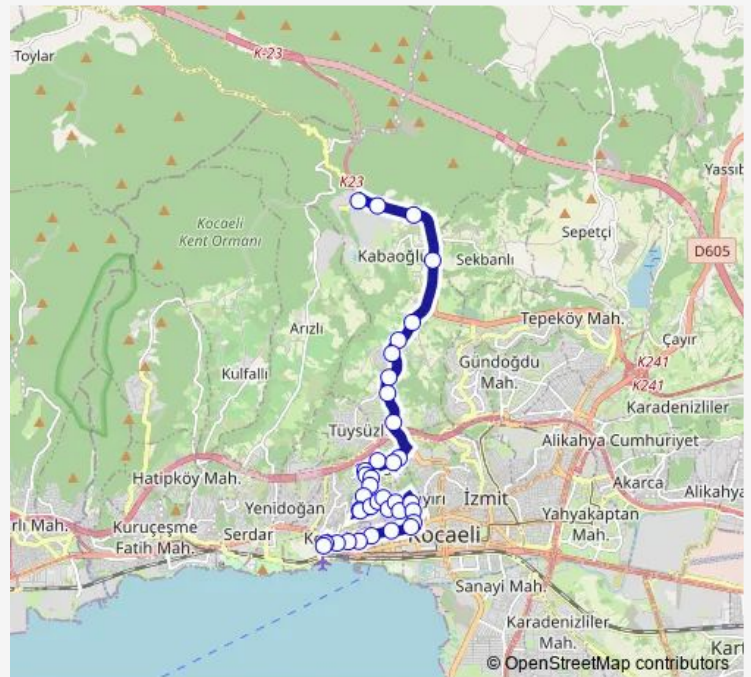

Bus 43 Bati Terminali-Bagcesme-Umuttepe

[Go to website](#)

Direction

Umuttepe Peronlar — Bati Terminali Giriş

37 stops

[Open route schedule](#)

Umuttepe Peronlar

Umuttepe B Kapisi 2

Şehit Esmâ KIZ Yurdu 2

Kabaoğlu Kavşağı

Tombul Sokak

Levent Sokak

Üçtepeler Kavşak 1

Baki Komsuoğlu 5

Baki Komsuoğlu 3

Baki Komsuoğlu 1

Karpuz

Damla Sokak

Şehit Ercan Bulut

Turgut 3

Bağçeşme Hayat

Sabah Sokak 2

Bağçeşme Şehitlik

Asri 1

Bağçeşme

Bağçeşme Meydan

Korniş Caddesi

Route schedule

Umuttepe Peronlar — Bati Terminali Giriş

Monday 07:50-22:20

Tuesday 07:50-22:20

Wednesday 07:50-22:20

Thursday 07:50-22:20

Friday 07:50-22:20

Saturday 07:50-21:20

Sunday 07:50-20:35

Route info

Direction: Umuttepe Peronlar

Stops: 37

Trip Duration: 0 hour 23 min

■ 43 — Bati Terminali-Bagcesme-Umuttepe

BusMaps