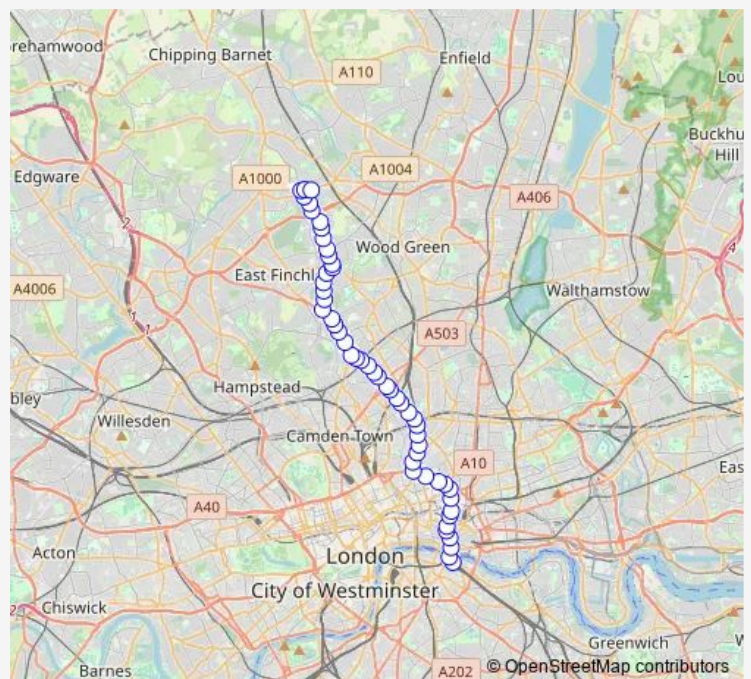

Islington Town Hall

Highbury Corner

Highbury & Islington Station

St Mary Magdalene Church

**Route schedule**

London Bridge Bus Station — Halliwick Park

Monday	00:10-23:59
Tuesday	00:10-23:59
Wednesday	00:10-23:59
Thursday	00:10-23:59
Friday	00:07-23:55
Saturday	00:07-23:55
Sunday	00:06-23:54

**Route info**

Direction: London Bridge Bus Station

Stops: 53

Trip Duration: 1 hour 27 min

**43 — Friern Barnet - Highgate - Holloway Road - Moorgate - London Bridge**

Liverpool Road

Holloway Road Station

Camden Road