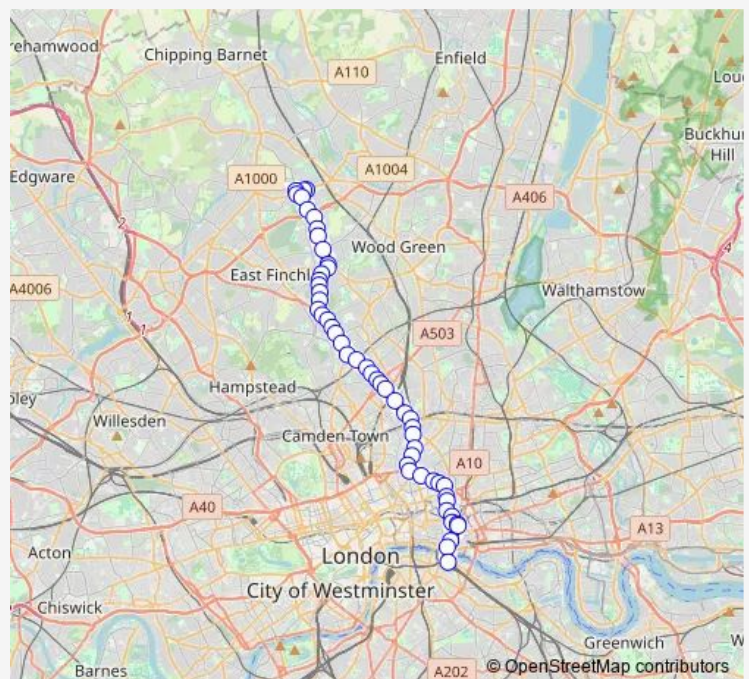

### Route schedule

London Bridge Bus Station — Halliwick Park

Monday 00:12-23:59

Tuesday 00:12-23:59

Wednesday 00:12-23:59

Thursday 00:12-23:59

Friday 00:12-23:59

Saturday 00:12-23:59

### Route info

Direction: London Bridge Bus Station

Stops: 53

Trip Duration: 1 hour 52 min

43 — Friern Barnet - Highgate - Holloway Road - Moorgate - London Bridge

Liverpool Road

Holloway Road Station

Camden Road