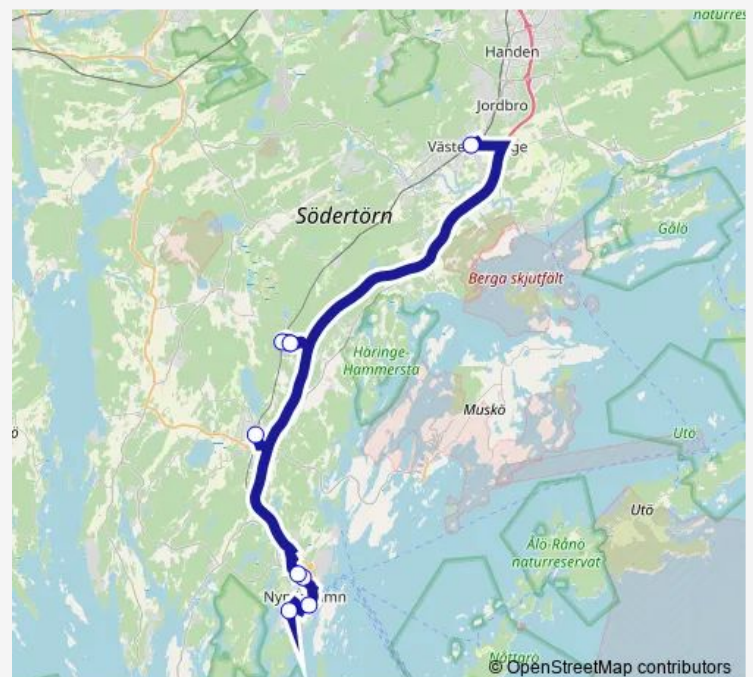

Bus 43 Ersätter Pendeltåget

[Go to website](#)

Direction

Spånga station — Jakobsbergs station

4 stops

[Open route schedule](#)

Spånga station

Hjulsta

Barkarby station

Jakobsbergs station

Route schedule

Spånga station — Jakobsbergs station

Monday	—
Tuesday	—
Wednesday	—
Thursday	—
Friday	—
Saturday	—
Sunday	05:01-08:01

Route info

Direction: Spånga station

Stops: 4

Trip Duration: 0 hour 27 min

■ 43 — Ersätter Pendeltåget

BusMaps