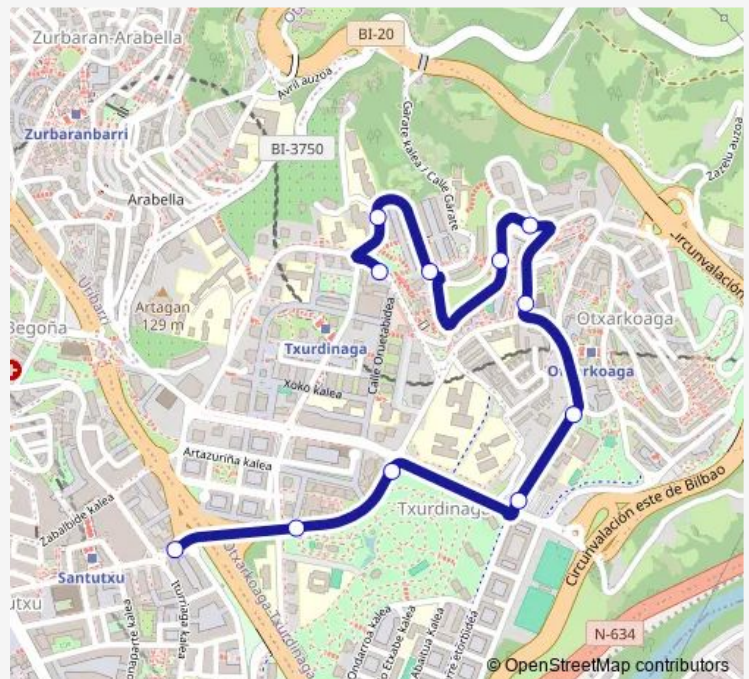

Route schedule

Jesús Galíndez 26 — Enrique Ibarreta 2

Monday 06:45-22:15

Tuesday 06:45-22:15

Wednesday 06:45-22:15

Thursday 06:45-22:15

Friday 06:45-22:15

Saturday 06:45-22:45

Sunday 08:15-22:15

Route info

Direction: Jesús Galíndez 26

Stops: 10

Trip Duration: 0 hour 8 min

Direction

Enrique Ibarreta 2 — Jesús Galíndez 26

11 stops

Wednesday 06:40-22:30

Thursday 06:40-22:30

Friday 06:40-22:30

Saturday 06:40-23:00

Sunday 08:10-22:30

Route info

Direction: Enrique Ibarreta 2

Stops: 11