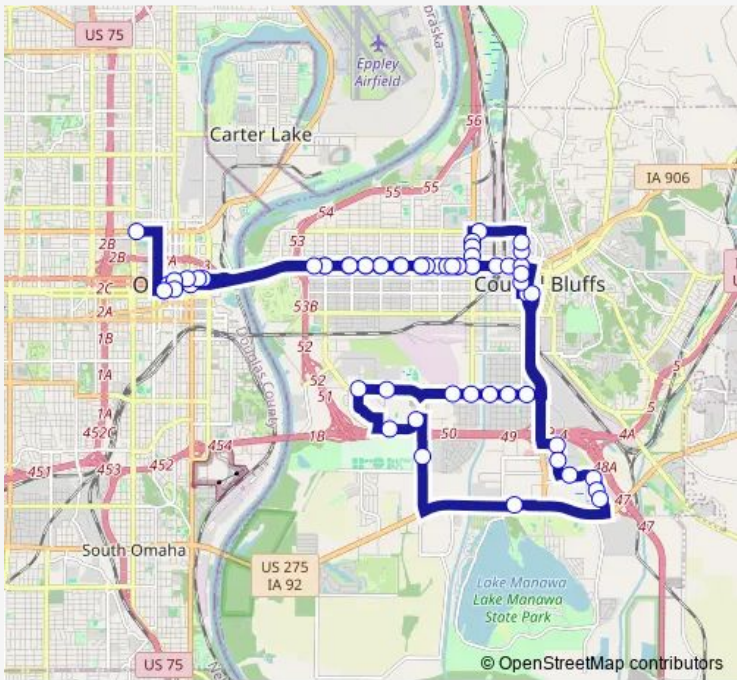

Bus 43 Yellow Route / Council Bluffs

[Go to website](#)

Direction
 Farnam St & 18th Ne — 22 & Cuming St Nw
 63 stops
[Open route schedule](#)

- Farnam St & 18th Ne
- Douglas & 17th Sw
- Douglas & 16th Sw
- Douglas & 13th Sw
- 35th & Broadway Sw
- 32nd & Broadway Sw
- 30th & Broadway Sw
- 28th & Broadway Sw
- 26th & Broadway Sw
- 24th & Broadway Sw
- 23rd & Broadway Sw
- 21st & Broadway Sw
- 20th & Broadway Sw
- 18th & Broadway Sw
- 16th & Broadway Se
- 12th & Broadway Sw
- 10th & Broadway Sw
- 8th & Broadway Se
- 7th St & 5th Ave Nw
- 30th Ave & Manawa Center Dr
- 32nd Ave & Manawa Centre Dr Sw

Route schedule
 Farnam St & 18th Ne — 22 & Cuming St Nw

Monday	07:05-18:00
Tuesday	07:05-18:00
Wednesday	07:05-18:00
Thursday	07:05-18:00
Friday	07:05-18:00
Saturday	07:30-19:30
Sunday	—

Route info
 Direction: Farnam St & 18th Ne
 Stops: 63
 Trip Duration: 1 hour 30 min

43 — Yellow Route / Council Bluffs **BusMaps**

35th Ave & Power Dr Sw

35th Ave & Metro Dr Sw

Metro Dr Midblock

Metro Crossing Target

9th & Veterans Memorial Hwy Ne

Marketplace

24th & Mid-America Nw

Mid America Dr & Horseshoe Casino Ne

23rd Ave & Bass Pro Dr Se

23rd Ave & Horseshoe Casino Se

23rd Ave & 19th Sw

23rd Ave & 16th Sw

23rd Ave & 13th Sw

23rd Ave & 10th Sw

23rd Ave & 7th Se