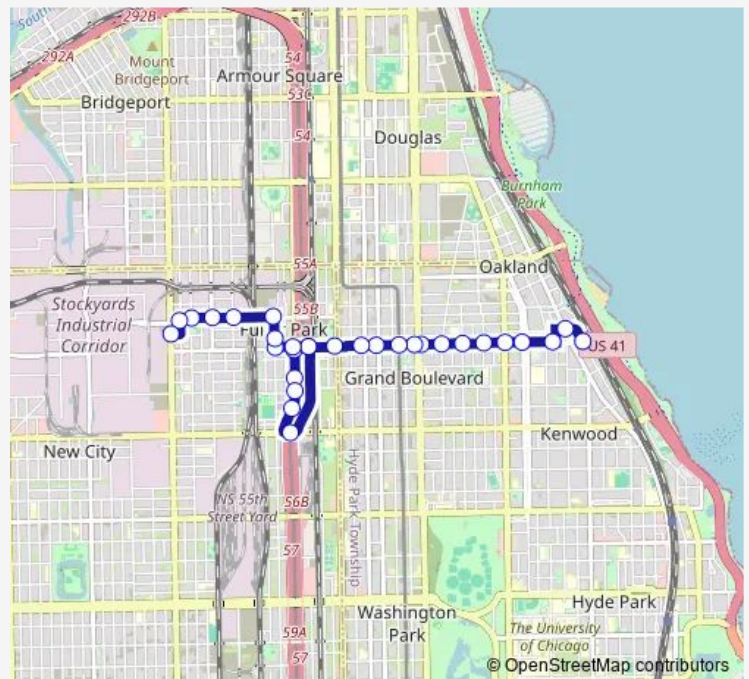

[Go to website](#)

Direction
 Oakenwald & 43rd Street — 42nd Street & Halsted
 30 stops
[Open route schedule](#)

- Oakenwald & 43rd Street
- 42nd Place & Lake Park
- 43rd Street & Berkeley
- 43rd Street & Drexel
- 43rd Street & Cottage Grove
- 43rd Street & Langley
- 43rd Street & St. Lawrence
- 43rd Street & Vincennes
- 43rd Street & King Drive
- 43rd Street & King Drive
- 43rd Green Line Station
- 43rd Street & Indiana
- 43rd Street & Michigan
- 43rd Street & State
- 43rd Street & Lasalle
- Wentworth & 43rd Street
- Wentworth & 44th Place
- Wentworth & 45th Street
- Wentworth & 46th Street
- 47th Red Line Station
- 43rd Street & Lasalle

Route info

Direction: Oakenwald & 43rd Street
 Stops: 30
 Trip Duration: 0 hour 22 min

43 — 43rd

43rd Street & Wentworth

43rd Street & Princeton

Princeton & 42nd Place

Root & Princeton

Root & Normal

Root & Wallace

Root & Union

Emerald & Root

42nd Street & Halsted

Direction

42nd Street & Halsted — Oakenwald & 43rd Street

29 stops

[Open route schedule](#)

Saturday 06:40-18:50

Sunday 07:00-18:54

Route info

Direction: 42nd Street & Halsted

Stops: 29

Trip Duration: 0 hour 21 min

43rd Street & Drexel

43rd Street & Berkeley