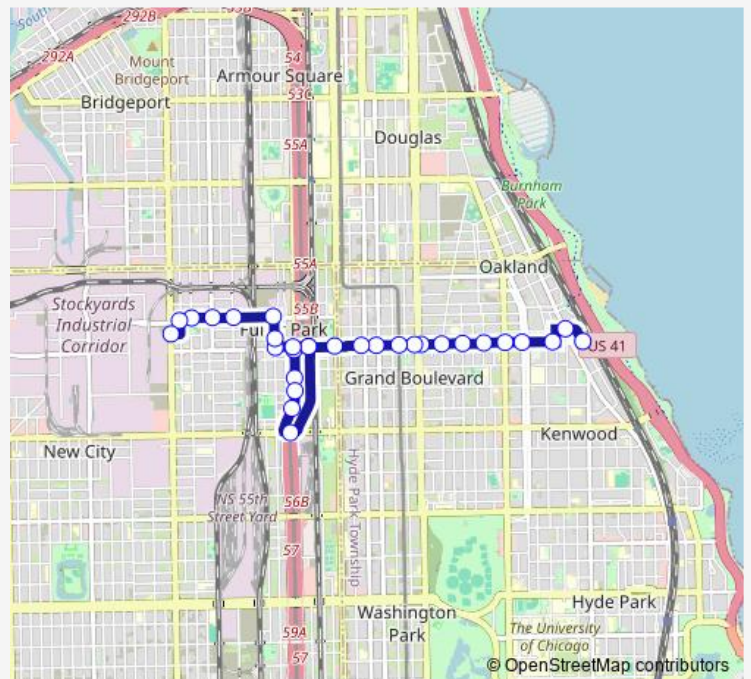

## Bus 43 43rd

[Go to website](#)

**Direction**  
 Oakenwald & 43rd Street — 42nd Street & Halsted  
 30 stops  
[Open route schedule](#)

- Oakenwald & 43rd Street
- 42nd Place & Lake Park
- 43rd Street & Berkeley
- 43rd Street & Drexel
- 43rd Street & Cottage Grove
- 43rd Street & Langley
- 43rd Street & St. Lawrence
- 43rd Street & Vincennes
- 43rd Street & King Drive
- 43rd Street & King Drive
- 43rd Green Line Station
- 43rd Street & Indiana
- 43rd Street & Michigan
- 43rd Street & State
- 43rd Street & Lasalle
- Wentworth & 43rd Street
- Wentworth & 44th Place
- Wentworth & 45th Street
- Wentworth & 46th Street
- 47th Red Line Station
- 43rd Street & Lasalle

### Route info

Direction: Oakenwald & 43rd Street  
 Stops: 30  
 Trip Duration: 0 hour 20 min

■ 43 — 43rd

43rd Street & Wentworth

43rd Street & Princeton

Princeton & 42nd Place

Root & Princeton

Root & Normal

Root & Wallace

Root & Union

Emerald & Root

42nd Street & Halsted

**Direction**

42nd Street &amp; Halsted — Oakenwald &amp; 43rd Street

29 stops

[Open route schedule](#)

## Route info

Direction: 42nd Street &amp; Halsted

Stops: 29

Trip Duration: 0 hour 21 min

43rd Street & Drexel

43rd Street & Berkeley

43rd Street & Lake Park

Oakenwald & 43rd Street