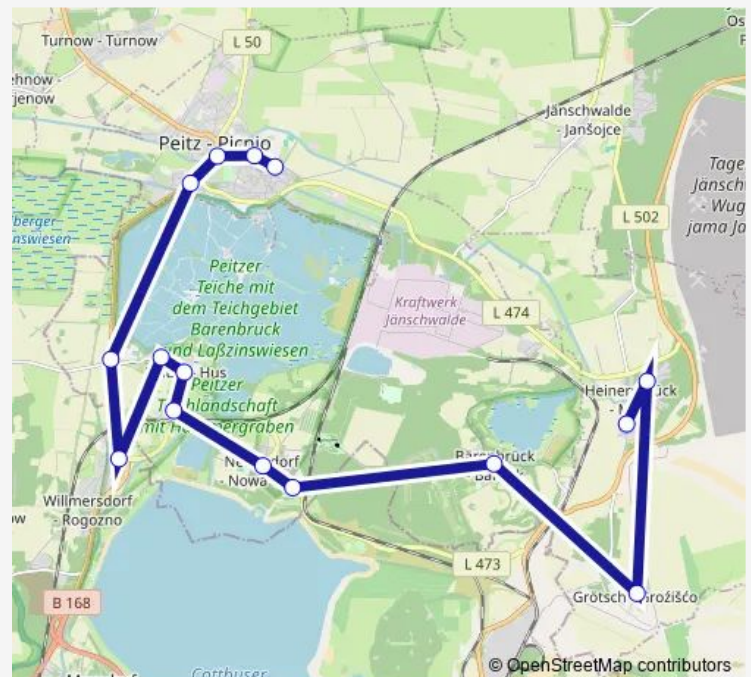

### Direction

Heinersbrück Kirche — Peitz Busbahnhof

15 stops

[Open route schedule](#)

Heinersbrück Kirche

Heinersbrück Wendeplatz

Grötsch

Teichland OT Bärenbrück, v Peitz Busbahnhof

Peitz Dammsollstraße

Peitz Richard-Wagner-Straße

Peitz Busbahnhof

### Route schedule

Heinersbrück Kirche — Peitz Busbahnhof

Monday 12:42

Tuesday —

Wednesday —

Thursday —

Friday 12:42

Saturday —

### Route info

Direction: Heinersbrück Kirche

Stops: 15

Trip Duration: 0 hour 43 min

43 Bus time schedules and route maps are available in an offline PDF at [busmaps.com](https://busmaps.com). Use the [busmaps.com](https://busmaps.com) website to see live bus times, train schedule or subway schedule, and step-by-step directions for all public transit in Cottbus