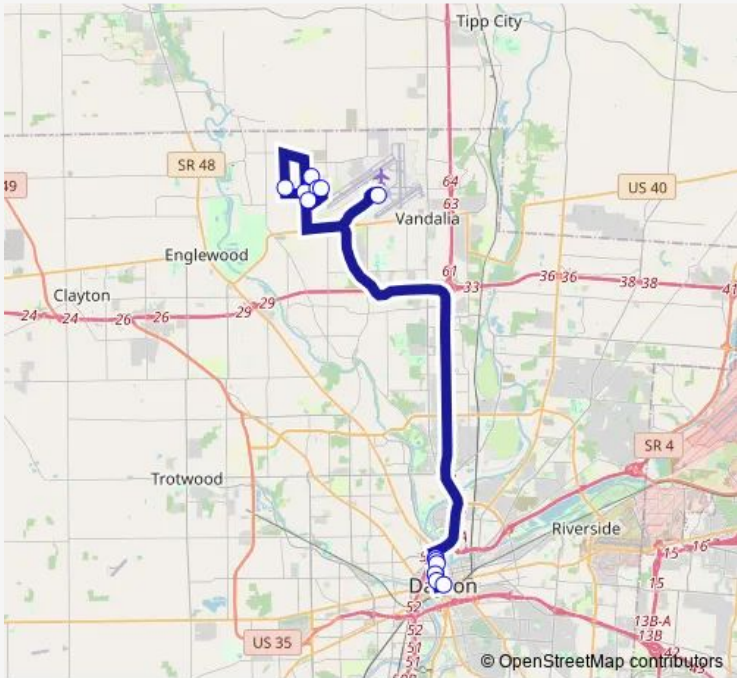

Bus 43 Route 43

[Go to website](#)

Direction
 Wright Stop Plaza - N.B. — Dayton International Airport
 16 stops
[Open route schedule](#)

- Wright Stop Plaza - N.B.
- Jefferson @ 2nd
- Monument @ Main
- Main @ Emmet
- Main @ Babbit
- Frito Lay
- Innovated Plastic Molder
- Croc
- Proctor @ Gamble
- Croc #2
- Amazon
- Douglas RD @ TJ Maxx
- Purina
- Energizer
- Fedex @ Concorde Dr
- Dayton International Airport

Route schedule
 Wright Stop Plaza - N.B. — Dayton International Airport

Monday	05:10-22:00
Tuesday	05:10-22:00
Wednesday	05:10-22:00
Thursday	05:10-22:00
Friday	05:10-22:00
Saturday	05:10-22:00
Sunday	05:10-22:00

Route info
 Direction: Wright Stop Plaza - N.B.
 Stops: 16
 Trip Duration: 0 hour 46 min

Direction

Dayton International Airport — Wright Stop Plaza - N.B.

13 stops

[Open route schedule](#)

Dayton International Airport

Route info

Direction: Dayton International Airport

Stops: 13

Trip Duration: 0 hour 51 min

43 Bus time schedules and route maps are available in an offline PDF at busmaps.com. Use the busmaps.com website to see live bus times, train schedule or subway schedule, and step-by-step directions for all public transit in Dayton