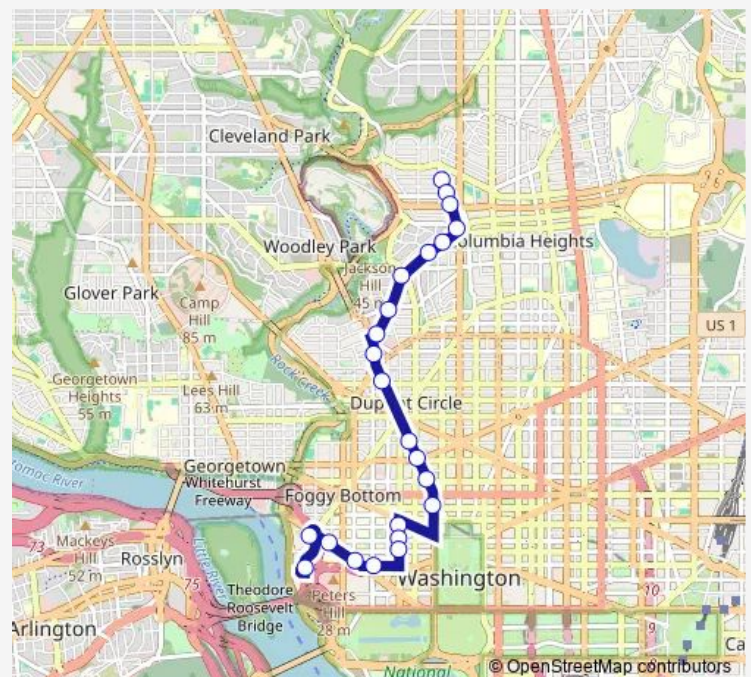

Connecticut Av Nw+S St Nw

Connecticut Av Nw+Florida Av Nw

Columbia Rd Nw+California St Nw

Route schedule

Kennedy Ctr Rdwy+Kennedy Ctr — Lamont St Nw+Mt Pleasant St Nw

Monday 06:24-22:40

Tuesday 06:30-22:40

Wednesday 06:30-22:40

Thursday 06:24-22:40

Friday 06:30-22:40

Saturday 06:24-22:00

Sunday 06:24-22:00

Route info

Direction: Kennedy Ctr Rdwy+Kennedy Ctr

Stops: 29

Trip Duration: 0 hour 30 min

Virginia Av Nw+22 St Nw

Virginia Av NW+G St NW

New Hampshire Av NW+Virginia Av NW

Kennedy Ctr Rdwy+Kennedy Ctr

Route schedule

Lamont St Nw+Mt Pleasant St Nw — Kennedy Ctr Rdwy+Kennedy Ctr

Monday 05:55-22:00

Tuesday 05:55-22:00

Wednesday 05:55-22:00

Thursday 05:55-22:00

Friday 05:55-22:00

Saturday 06:12-21:44

Sunday 06:12-21:48

Route info

Direction: Lamont St Nw+Mt Pleasant St Nw