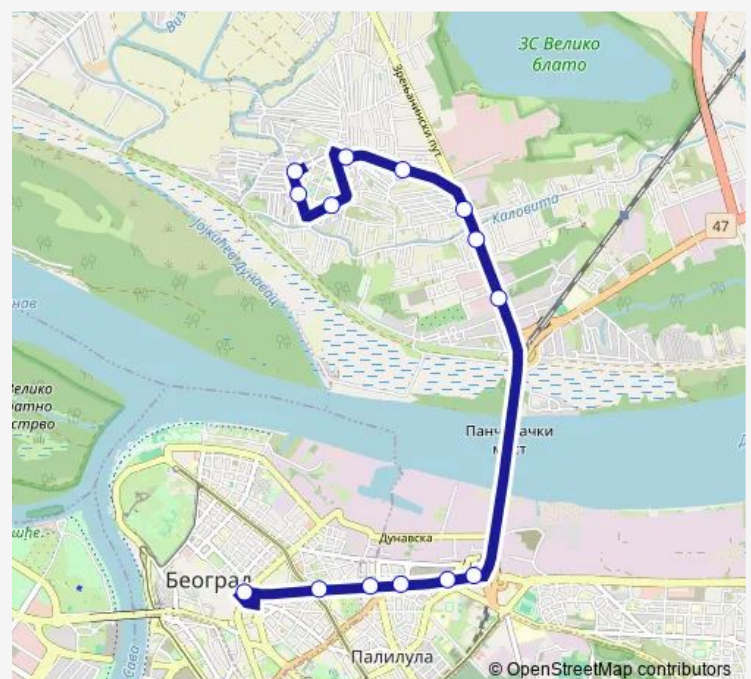

**Direction**

Trg Republike — Kotež

12 stops

[Open route schedule](#)

Trg Republike

Džordža Vašingtona

Cvijičeva

Czk Vlada Divljan

## Route schedule

Trg Republike — Kotež

Monday 04:30-23:45

Tuesday 04:30-23:45

Wednesday 04:30-23:45

Thursday 04:30-23:45

Friday 04:30-23:45

Saturday 04:30-23:45

## Route info

Direction: Trg Republike

Stops: 12

Trip Duration: 0 hour 36 min

## Route schedule

Kotež — Trg Republike

Monday	04:00-23:10
Tuesday	04:00-23:10
Wednesday	04:00-23:10
Thursday	04:00-23:10
Friday	04:00-23:10
Saturday	04:00-23:10
Sunday	04:00-23:10