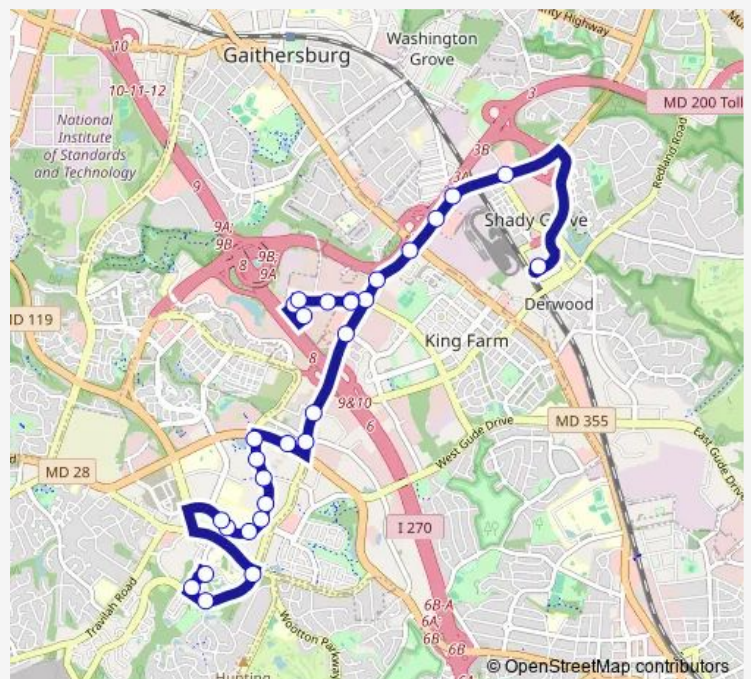

Monday 04:55-23:25

Tuesday 04:55-23:25

Wednesday 04:55-23:25

Thursday 04:55-23:25

Friday 04:55-23:25

Saturday 06:30-21:00

Sunday 06:30-21:00

**Route info**

Direction: Shady Grove Station & BAY D - East

Stops: 29

Trip Duration: 0 hour 35 min

43 — 43-Shady Grove-Traville Transit Ctr

Medical Center DR & Medical Center Wy

Medical Center DR & @9800

Medical Center Drive & Medical Center Way

Medical Center DR & Broschart Blvd

Shady Grove RD & Gudelsky Wy

Shady Grove RD & Willow Tree Dr

Traville Gateway DR & Shady Grove Rd

Traville Gateway DR & BAY A

## Route info

Direction: Traville Gateway DR & BAY A

Stops: 28

Trip Duration: 0 hour 29 min

Shady Grove RD & @16331

Shady Grove RD & Oakmont Ave

Shady Grove RD & Crabbs Branch Way

Shady Grove Station & BAY D - East