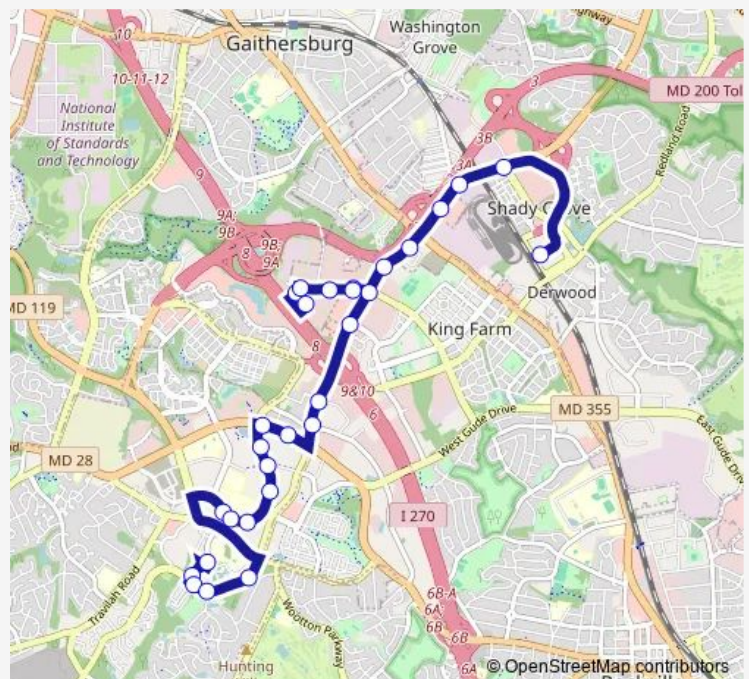

Wednesday 04:55-23:25

Thursday 04:55-23:25

Friday 04:55-23:25

Saturday 06:30-21:00

Sunday 06:30-21:00

Route info

Direction: Shady Grove Station & BAY D - East

Stops: 29

Trip Duration: 0 hour 35 min

43 — 43-Shady Grove-Traville Transit Ctr

Medical Center DR & Medical Center Wy

Medical Center DR & @9800

Medical Center Drive & Medical Center Way

Medical Center DR & Broschart Blvd

Shady Grove RD & Gudelsky Wy

Shady Grove RD & Willow Tree Dr

Traville Gateway DR & Shady Grove Rd

Traville Gateway DR & BAY A

Direction

Traville Gateway DR & BAY A — Shady Grove Station & BAY D - East

28 stops

Thursday 05:30-23:55

Friday 05:30-23:55

Saturday 07:00-21:30

Sunday 07:00-21:30

Route info

Direction: Traville Gateway DR & BAY A

Stops: 28

Trip Duration: 0 hour 32 min