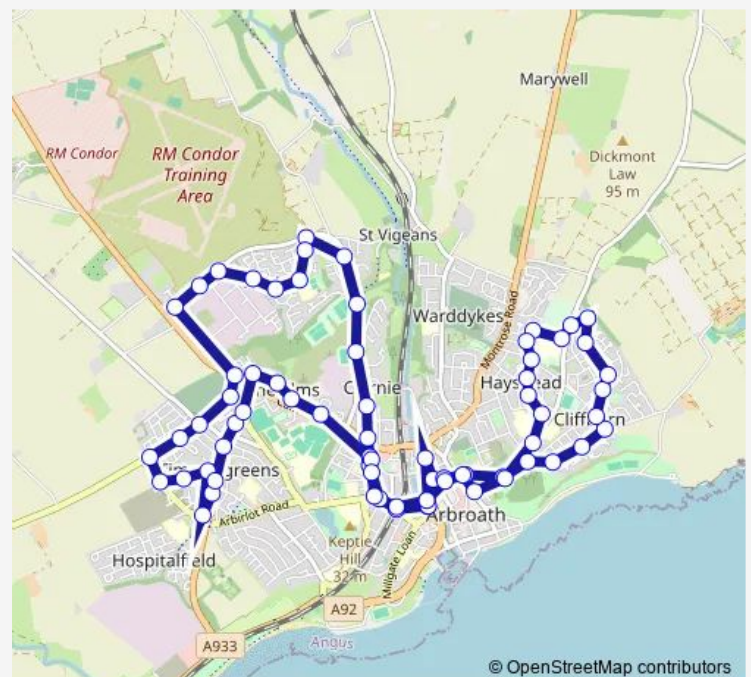

East Kirkton Road

Beechwood Road

Inverbrothock Primary School

Shepherd's Lane

Campbell Crescent

Sir William Smith Road

Kings Works

Hunter Road

Little Cairnie Hospital

Ram's Heid

Gallowden Road

Route schedule

Bus Station — Bus Station

Monday 06:45-15:45

Tuesday 06:45-15:45

Wednesday 06:45-15:45

Thursday 06:45-15:45

Friday 06:45-15:45

Saturday 07:45-17:45

Sunday —

Route info

Direction: Bus Station

Stops: 70

Trip Duration: 0 hour 52 min

43 — Arbroath bus station - Arbroath bus station

Roseville Place

Muirton Road

Bloomfield Place

Bloomfield Crescent

Bloomfield Road

Newton Avenue

Fraser Place