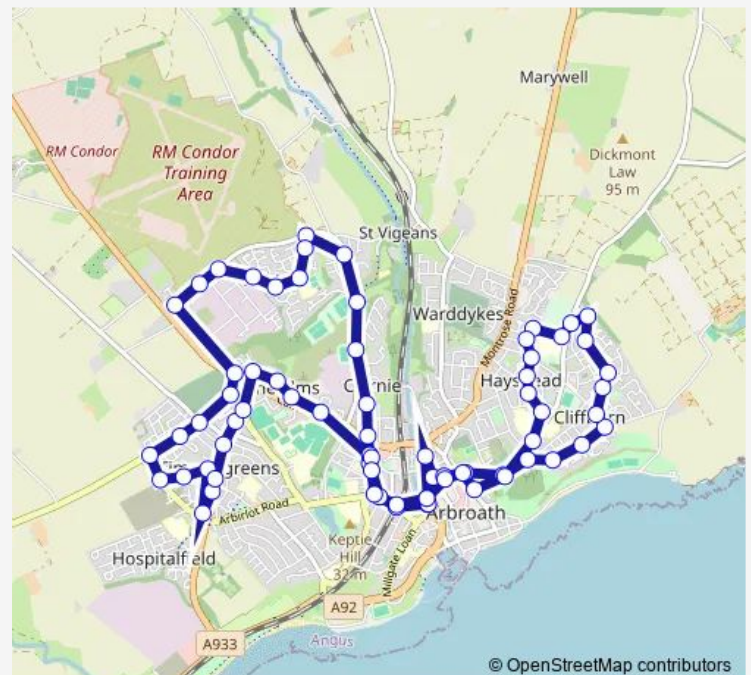

East Kirkton Road

Beechwood Road

Inverbrothock Primary School

Shepherd's Lane

Campbell Crescent

Sir William Smith Road

Kings Works

Hunter Road

Little Cairnie Hospital

Ram's Heid

Gallowden Road

Route schedule

Bus Station — Bus Station

Monday 06:45-15:45

Tuesday 06:45-15:45

Wednesday 06:45-15:45

Thursday 06:45-15:45

Friday 06:45-15:45

Saturday 07:45-17:45

Sunday —

Route info

Direction: Bus Station

Stops: 70

Trip Duration: 0 hour 52 min

43 — Arbroath bus station - Arbroath bus station

Roseville Place

Muirton Road

Bloomfield Place

Bloomfield Crescent

Bloomfield Road

Newton Avenue

Fraser Place