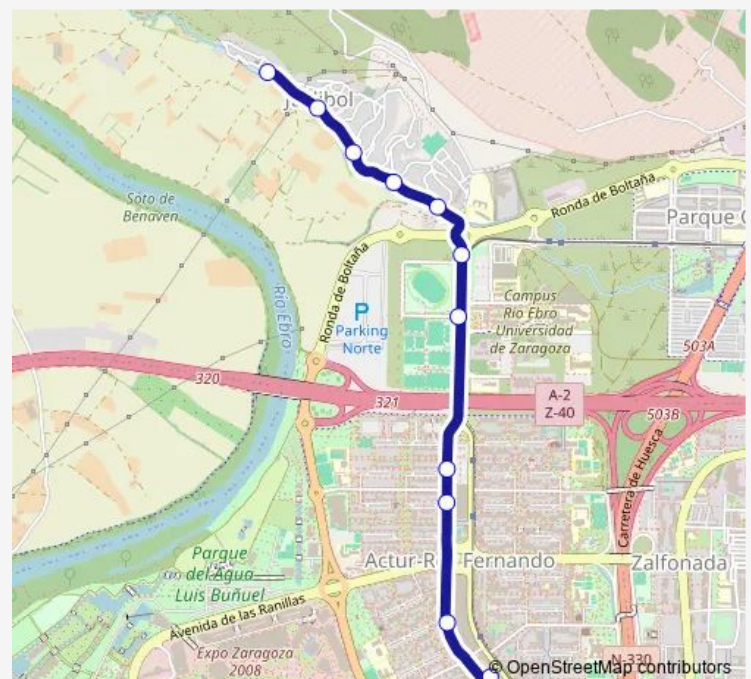

### Route schedule

Plaza Mayor — Prolongacion Jorge Guillen

Monday 07:00-23:00

Tuesday 07:00-23:00

Wednesday 07:00-23:00

Thursday 07:00-23:00

Friday 07:00-23:00

Saturday 07:30-22:55

### Route info

Direction: Plaza Mayor

Stops: 11

Trip Duration: 0 hour 15 min

43 — Juslibol - Actur-Rey Fernando