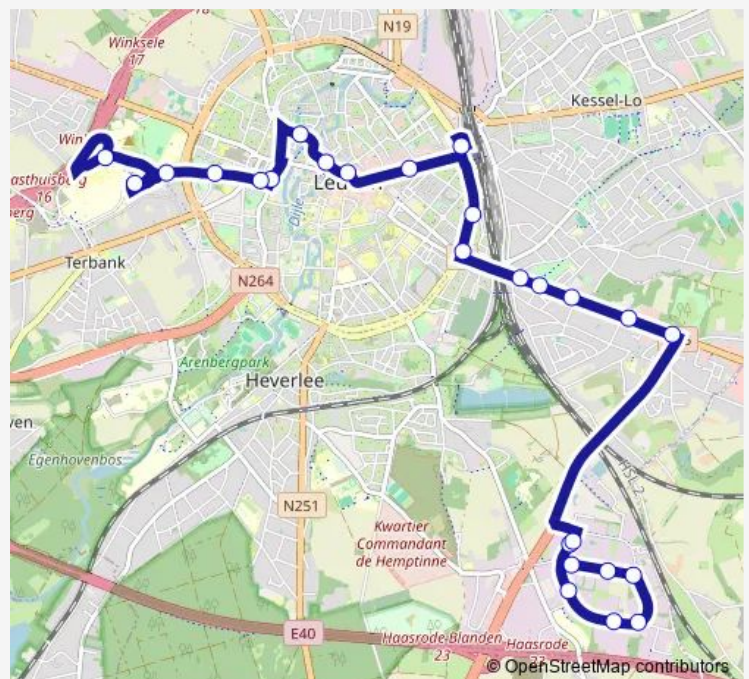

Haasrode Terumo

Haasrode Romeinse straat

Haasrode Siemens

Haasrode Philips

Haasrode Donaldson

Haasrode Brabantal

**Route schedule**

Leuven Station perron 13 — Haasrode Brabantal

Monday	07:25-23:22
Tuesday	07:25-09:02
Wednesday	07:25-09:02
Thursday	07:25-09:02
Friday	07:25-09:02
Saturday	—
Sunday	08:22-23:22

**Route info**

Direction: Leuven Station perron 13

Stops: 16

Trip Duration: 0 hour 22 min