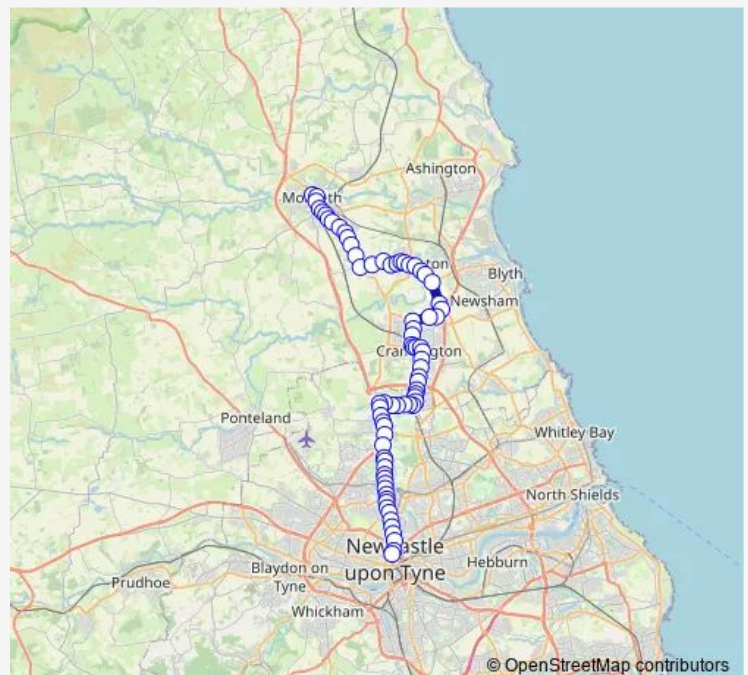

Thursday 06:05-23:05

Friday 06:05-23:05

Saturday 07:05-23:05

Sunday 06:50-23:05

Route info

Direction: Haymarket Bus Station

Stops: 78

Trip Duration: 1 hour 5 min

■ 43 — Newcastle - Morpeth

Wideopen

Great North Road-Gray Avenue

Great North Road-First School

Bridge Street

Dudley Lane-Police Houses

Dudley Lane-School

Dudley Lane-Cemetery