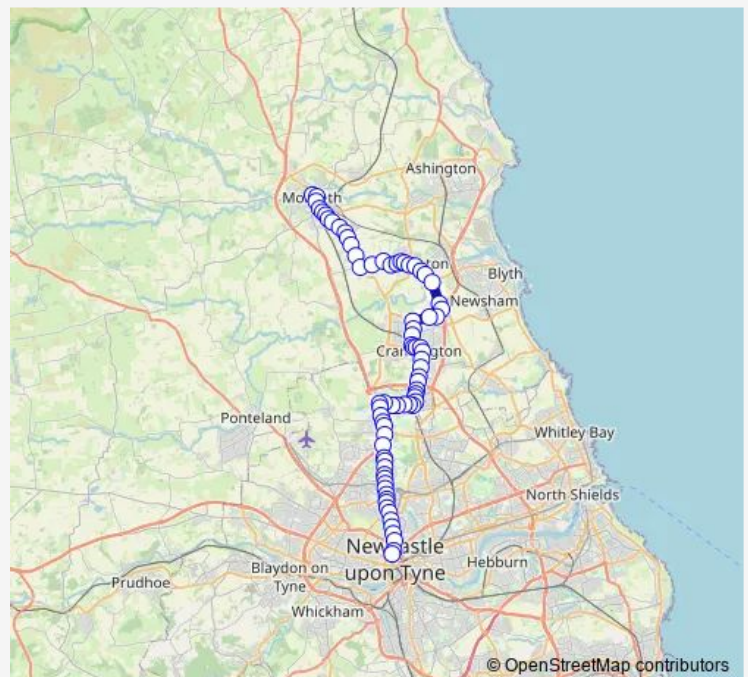

Thursday 06:05-23:05

Friday 06:05-23:05

Saturday 07:05-23:05

Sunday 06:50-23:05

Route info

Direction: Haymarket Bus Station

Stops: 78

Trip Duration: 1 hour 6 min

■ 43 — Newcastle - Morpeth

Wideopen

Great North Road-Gray Avenue

Great North Road-First School

Bridge Street

Dudley Lane-Police Houses

Dudley Lane-School

Dudley Lane-Cemetery