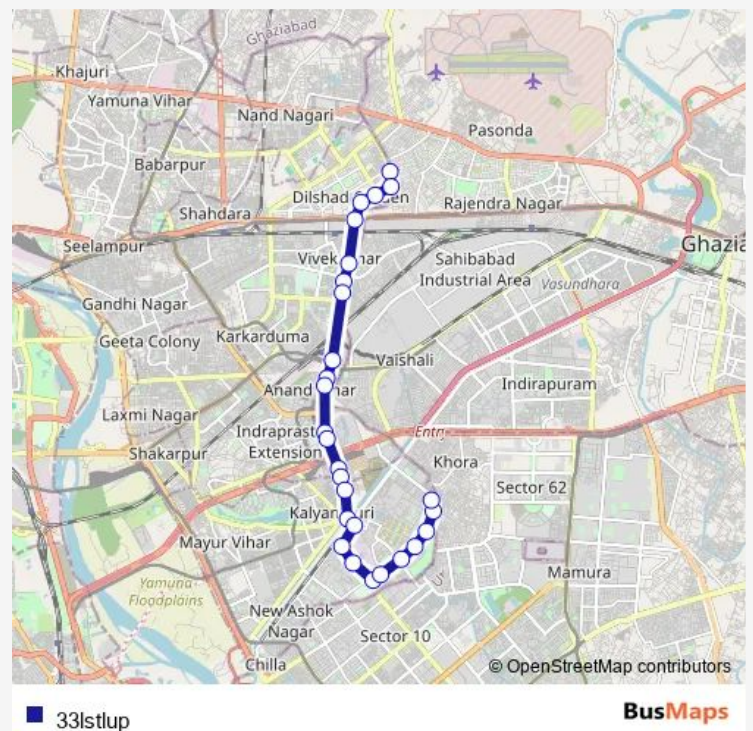

Shahdra Border

Surya Nagar

Ram Prastha Temple

Ram Prastha Crossing

Anand Vihar Isbt Main Road

Maharaj Pur Check Post

Gazi Pur Depot

Gazipur Village

### Route schedule

Dilshad Garden Depot Cluster — Mayur Vihar Phase III Terminal / Paper Market

Monday 05:13-21:34

Tuesday 05:13-21:34

Wednesday 05:13-21:34

Thursday 05:13-21:34

Friday 05:13-21:34

Saturday 05:13-21:34

### Route info

Direction: Dilshad Garden Depot Cluster

Stops: 27

Trip Duration: 0 hour 50 min

New Kondali A1 Crossing

Bharti Public School

Mayur Vihar Phase III A1 Block

Crpf Camp