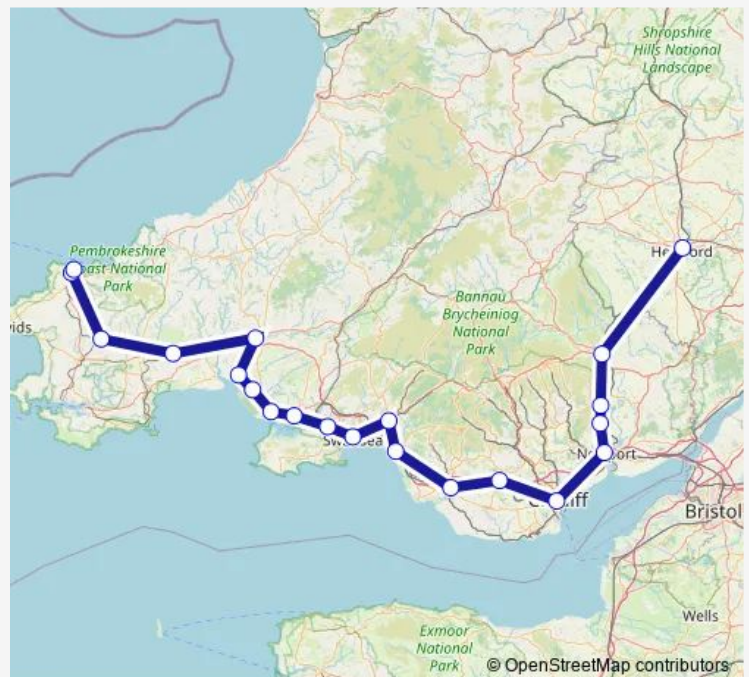

Rail Aw:Hfd->Fgh AW train service from HFD to Fgh

[Go to website](#)

Direction

Hereford — Fishguard Harbour

21 stops

[Open route schedule](#)

Hereford

Abergavenny

—

Sunday

10:06

Route info

Direction: Hereford

Stops: 21

Trip Duration: 3 hour 55 min

■ Aw:Hfd->Fgh — AW train service from HFD to Fgh