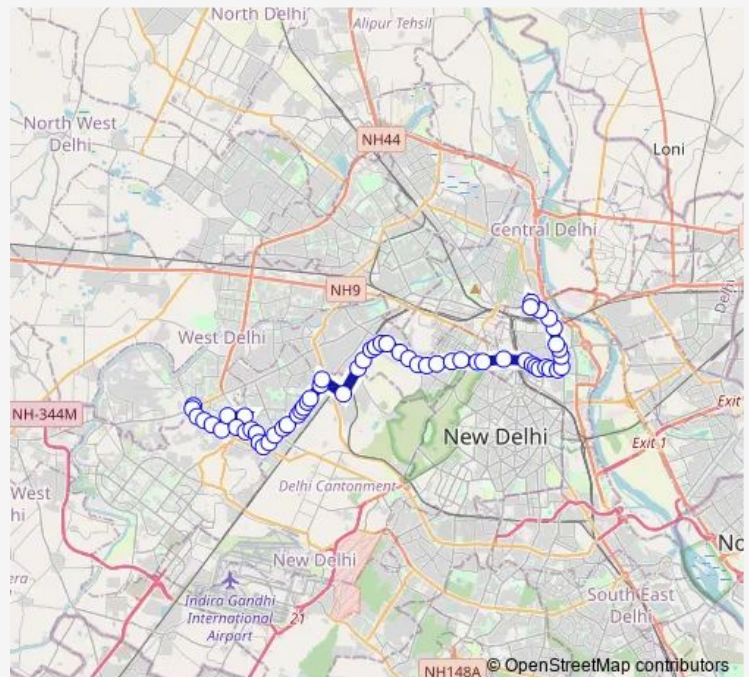

### Route schedule

Uttam Nagar — Mori Gate Terminal

Monday 00:30-23:40

Tuesday 00:30-23:40

Wednesday 00:30-23:40

Thursday 00:30-23:40

Friday 00:30-23:40

Saturday 00:30-23:40

### Route info

Direction: Uttam Nagar

Stops: 59

Trip Duration: 1 hour 45 min

0753(NS)Down

BusMaps

BE Block Hari Nagar/ESI Dispensary

Metal Forging