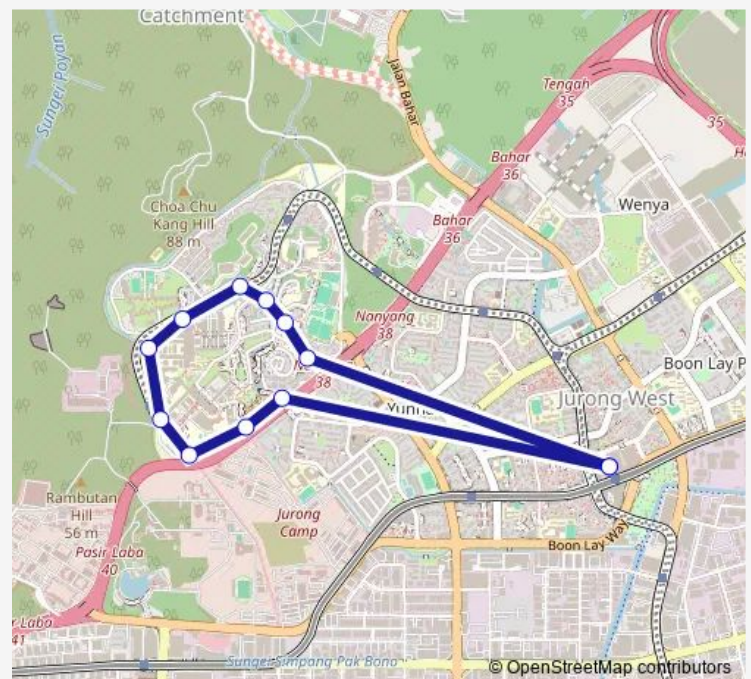

Friday 07:31

Saturday —

Sunday —

Route info

Direction: Boon Lay Int

Stops: 12

Trip Duration: 0 hour 38 min

179A

179A Bus time schedules and route maps are available in an offline PDF at busmaps.com. Use the busmaps.com website to see live bus times, train schedule or subway schedule, and step-by-step directions for all public transit in Singapore