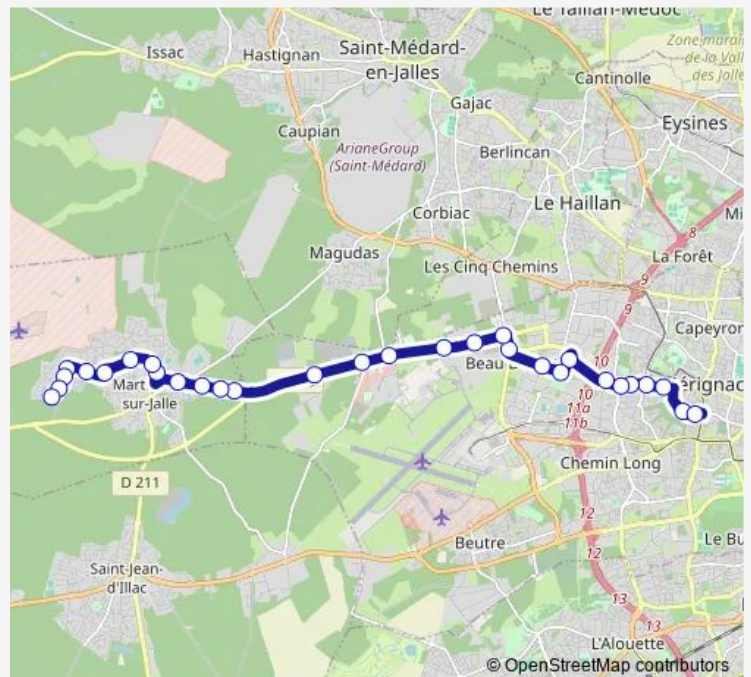

### Direction

Les Pins — Lycée Daguin

30 stops

[Open route schedule](#)

Les Pins

Sauternes

Cérons

St Emilion

### Route schedule

Les Pins — Lycée Daguin

Monday 07:10

Tuesday 07:10

Wednesday 07:10

Thursday 07:10

Friday 07:10

Saturday —

### Route info

Direction: Les Pins

Stops: 30

Trip Duration: 0 hour 38 min

S53 — Scodi S53

Beaudésert

Marronniers

Le Galus

## Route info

Direction: Lycée Daguin

Stops: 30

Trip Duration: 0 hour 34 min

Nauplie

St Emilion

Cérons

Sauternes