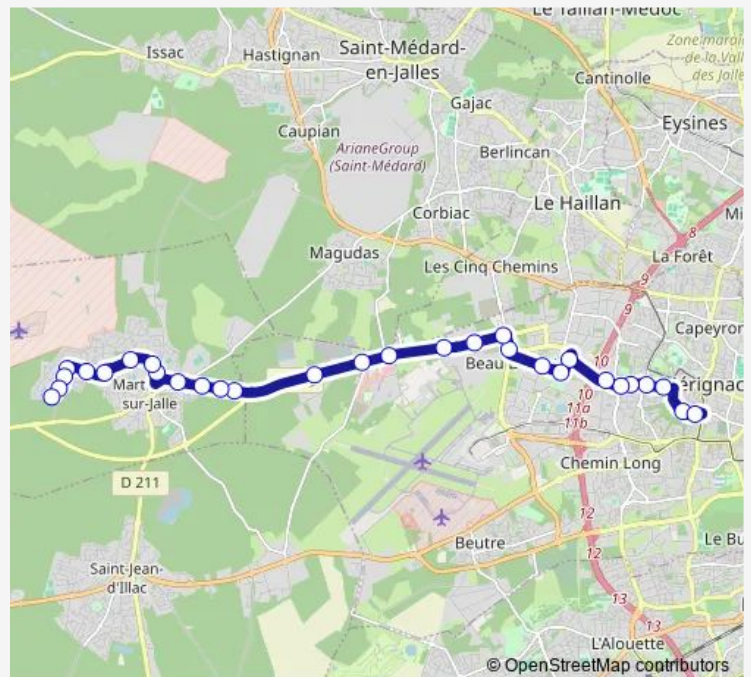

### Direction

Les Pins — Lycée Daguin

30 stops

[Open route schedule](#)

Les Pins

Sauternes

Cérons

St Emilion

### Route schedule

Les Pins — Lycée Daguin

Monday 07:10

Tuesday 07:10

Wednesday 07:10

Thursday 07:10

Friday 07:10

Saturday —

### Route info

Direction: Les Pins

Stops: 30

Trip Duration: 0 hour 38 min

S53 — Scodi S53

Beaudésert

Marronniers

Le Galus

## Route info

Direction: Lycée Daguin

Stops: 30

Trip Duration: 0 hour 34 min

Nauplie

St Emilion

Cérons

Sauternes