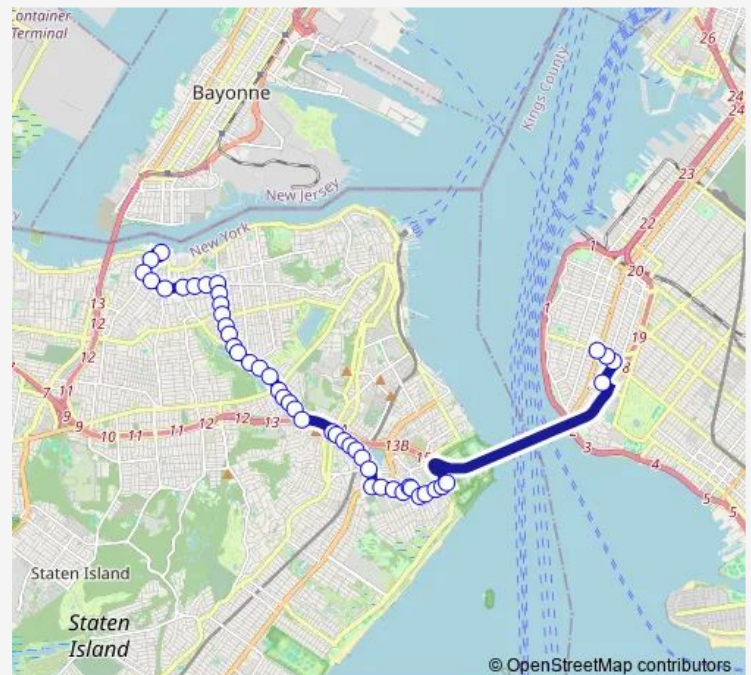

### Route info

Direction: Richmond Terr/Park Av

Stops: 46

Trip Duration: 0 hour 48 min

■ S53 — Port Richmond - Bay Ridge

Clove RD/Foote Av

Clove RD/Tioga St

Clove RD/Milford Dr

Clove RD/Rhine Av

Clove RD/Targee St

Clove RD/Britton Av

Clove RD/Neckar Av

Clove RD/Elbe Av

Clove RD/Grasmere Station

Clove RD/West Fingerboard Rd

Hylan Blvd/Norway Av

## Route info

Direction: 4 AV/86 St

Stops: 44

Trip Duration: 0 hour 39 min

Clove RD/Clove Lake Park

Clove RD/Bement Av

Clove RD/Saint Peters Cemetery

Broadway/Coughlin Av

## Route info

Direction: Milford DR/Ocean Terr

Stops: 25

Trip Duration: 0 hour 24 min

S53 Bus time schedules and route maps are available in an offline PDF at [busmaps.com](https://busmaps.com). Use the [busmaps.com](https://busmaps.com) website to see live bus times, train schedule or subway schedule, and step-by-step directions for all public transit in Staten Island