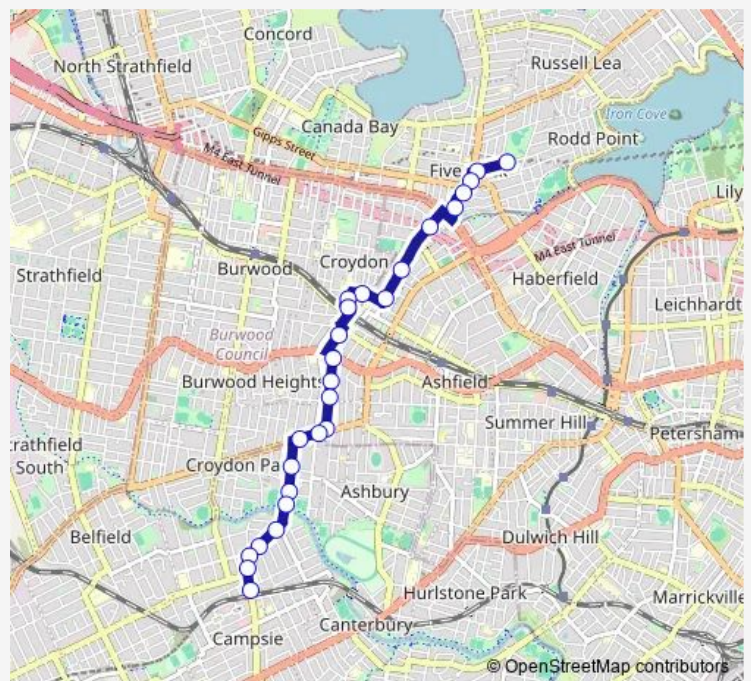

School Bus 672s Domremy College to Campsie Station

[Go to website](#)

Direction

Domremy College, First Av — Campsie Station, Beamish St, Stand C

26 stops

[Open route schedule](#)

- Domremy College, First Av
- First Av At Ramsay Rd
- Club Five Dock Rsl, Great North Road
- Great North Rd At Murralong Av
- Great North Rd At Harrabrook Av
- Croydon Rd After Sunbeam Av
- Croydon Rd Opp Ranger Rd
- Croydon Rd Before Anthony St
- Presbyterian Ladies College, Boundary St
- Presbyterian Ladies College, Young St
- Young St Before Meta St
- Dickinson Av After Thomas St
- Greenhills St After Liverpool Rd
- Greenhills St At Mills St
- Greenhills St At Arthur St
- Greenhills St At Georges River Rd
- Georges River Rd Before Croydon Av
- Georges River Rd Opp Croydon Park Public School
- Brighton Av At Queensborough Rd
- Brighton Av At Albert Rd
- Croydon Park, Brighton Av

Route schedule

Domremy College, First Av — Campsie Station, Beamish St, Stand C

Monday	15:10
Tuesday	15:10
Wednesday	15:10
Thursday	14:40
Friday	—
Saturday	—
Sunday	—

Route info

Direction: Domremy College, First Av

Stops: 26

Trip Duration: 0 hour 30 min

672s — Domremy College to Campsie Station

Brighton Av After Moore St

Brighton Av At Browning St

Lofts Garden, Brighton Av

Beamish St Opp Ninth Av

Campsie Station, Beamish St, Stand C