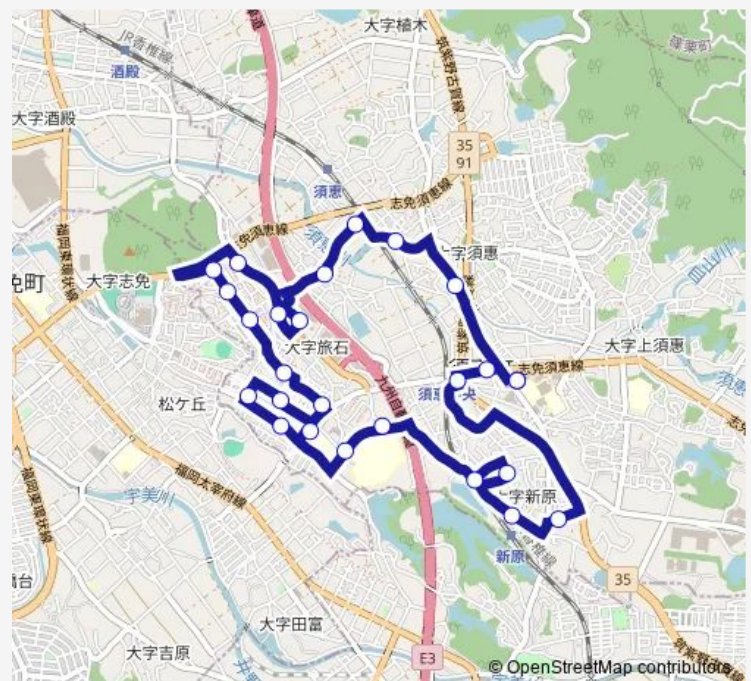

Thursday 08:55-16:50

Friday 08:55-16:50

Saturday 08:55-16:50

Sunday 08:55-16:50

Route info

Direction: 福祉センター

Stops: 26

Trip Duration: 0 hour 38 min