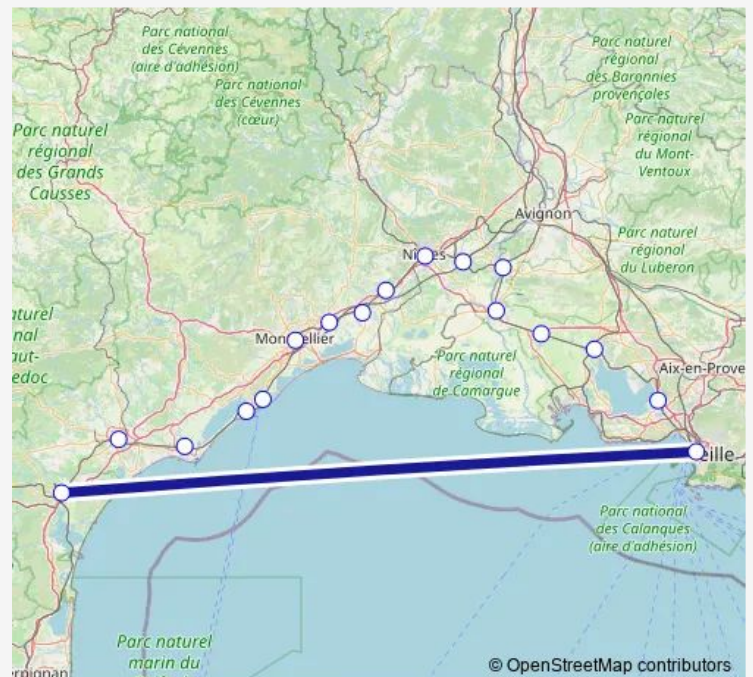

Rail Narbonne-Marseille

[Go to website](#)

Direction

Gare de Narbonne — Gare de Marseille Saint-Charles

17 stops

[Open route schedule](#)

Gare de Narbonne

Gare de Béziers

Gare de Agde

Gare de Sète

Gare de Frontignan

Gare de Montpellier Saint-Roch

Gare de Baillargues

Gare de Lunel

Gare de Vergèze - Codognan

Gare de Nîmes Centre

Gare de Nîmes Pont du Gard

Gare de Tarascon-sur-Rhône

Gare de Arles

Gare de Saint-Martin-de-Crau

Gare de Miramas

Gare de Vitrolles Aéroport Marseille P

Gare de Marseille Saint-Charles

Route schedule

Gare de Narbonne — Gare de Marseille Saint-Charles

Monday 05:32-06:14

Tuesday 05:32-05:31

Wednesday 05:32-05:31

Thursday 05:32-05:31

Friday 05:32-05:31

Saturday 06:12-05:31

Sunday 06:12-06:14

Route info

Direction: Gare de Narbonne

Stops: 17

Trip Duration: 3 hour 5 min

■ Narbonne-Marseille