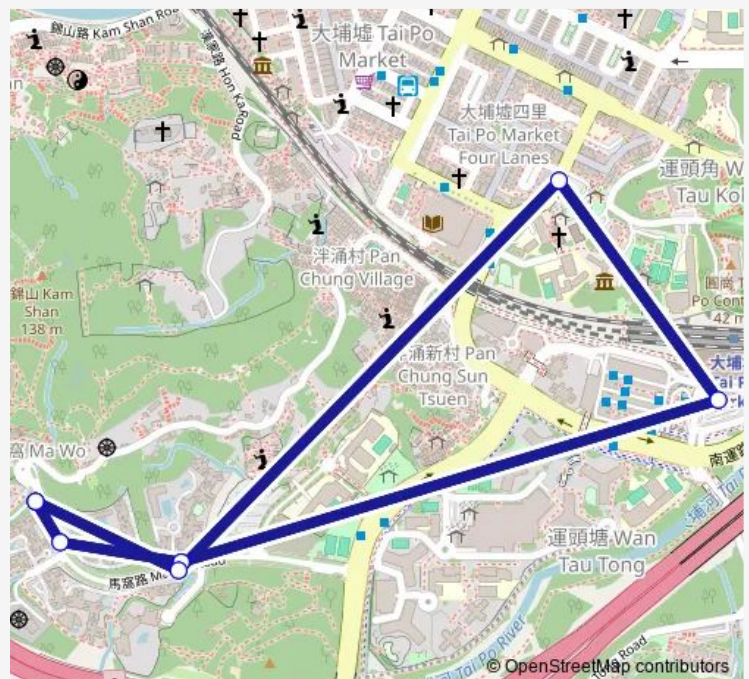

Bus 20S MA WO - TAI PO Market (Circular) (Supplementary Service)

[Go to website](#)

Direction

MA WO ROAD, CLASSICAL GARDEN — MA WO ROAD, CLASSICAL GARDEN

7 stops

[Open route schedule](#)

MA WO ROAD, CLASSICAL GARDEN

MA WO ROAD SOUTH BOUND, VEHICLE ENTRANCE OF CLASSICAL GARDEN PHASE 1 (BEHIND PEDESTRIAN WALKWAY)

MA WO ROAD SOUTH BOUND, VEHICLE ENTRANCE OF CLASSICAL GARDEN PHASE 2 (BEHIND PEDESTRIAN WALKWAY)

TAI PO Market Station Minibus Terminus

WAN TAU STREET, TAI PO HUI MARKET

MA WO ROAD NORTH BOUND, OPPOSITE TO CLASSICAL GARDEN PHASE 2 (LAMPPOST EA7771 FRONT)

MA WO ROAD, CLASSICAL GARDEN

Route schedule

MA WO ROAD, CLASSICAL GARDEN — MA WO ROAD, CLASSICAL GARDEN

Monday	06:00
Tuesday	06:00
Wednesday	06:00
Thursday	06:00
Friday	06:00
Saturday	06:00
Sunday	06:00

Route info

Direction: MA WO ROAD, CLASSICAL GARDEN

Stops: 7

Trip Duration: 0 hour 9 min

■ 20S — MA WO - TAI PO Market (Circular) (Supplementary Service)