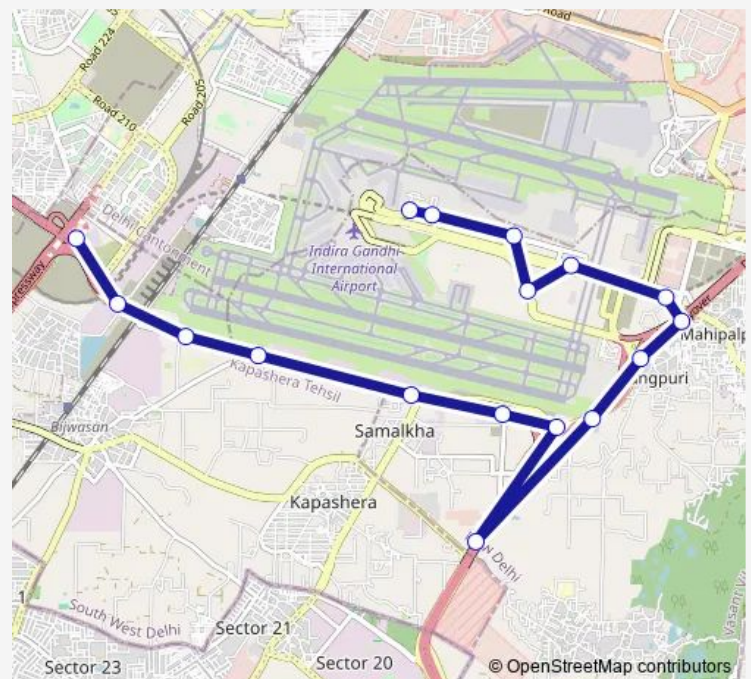

Bus 801linkstldown

[Go to website](#)

Direction

IGI Airport Terminal 2 (Air India Office) — Dwarka Sec 22 Cluster Depot

17 stops

[Open route schedule](#)

IGI Airport Terminal 2 (Air India Office)

Air Traffic Control Office

IGI Airport Terminal 2 (Air India Office) — Dwarka Sec 22 Cluster Depot

Monday 06:42-22:15

Tuesday 06:42-22:15

Wednesday 06:42-22:15

Thursday 06:42-22:15

Friday 06:42-22:15

Saturday 06:42-22:15

Sunday 06:42-22:15

Route info

Direction: IGI Airport Terminal 2 (Air India Office)

Stops: 17

Trip Duration: 1 hour 0 min

Bus time schedules and route maps are available in an offline PDF at busmaps.com. Use the busmaps.com website to see live bus times, train schedule or subway schedule, and step-by-step directions for all public transit in New Delhi