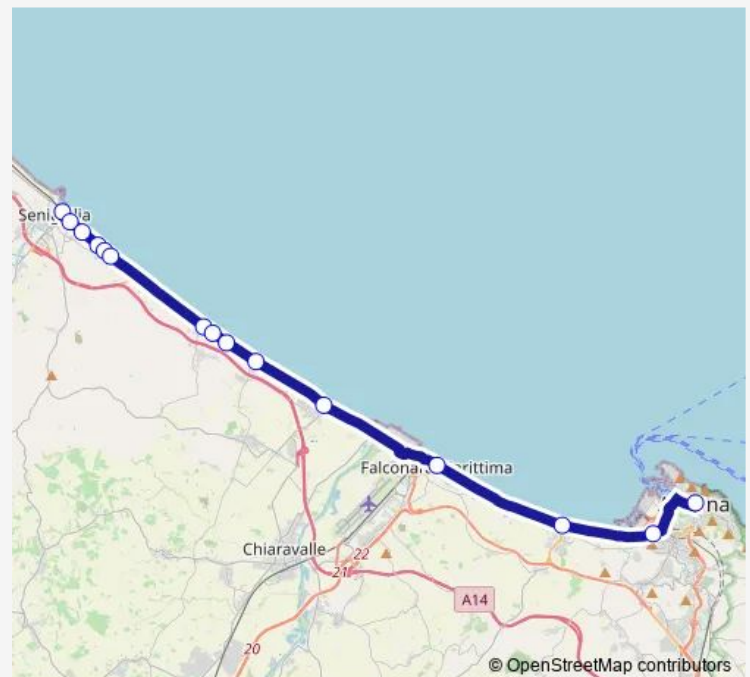

### Direction

undefined — undefined

0 stops

[Open route schedule](#)

### Route schedule

undefined — undefined

Monday	19:20
Tuesday	19:20
Wednesday	19:20
Thursday	19:20
Friday	19:20
Saturday	19:20
Sunday	—

### Route info

Direction:

Stops: 0

Trip Duration: — min

■ Bs1 — Linee SUD Bucci Snigallia

BusMaps