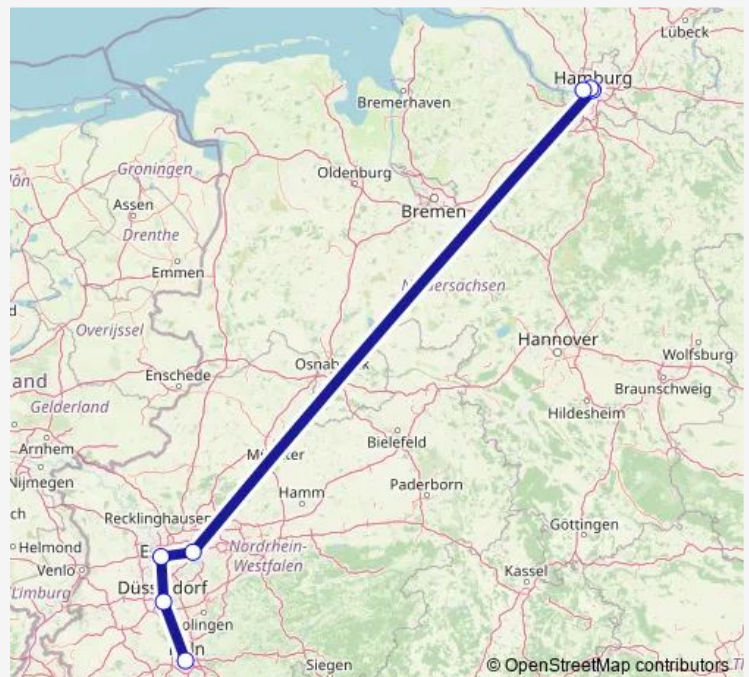

Direction

Köln Hbf — Hamburg-Altona

7 stops

[Open route schedule](#)

Köln Hbf

Düsseldorf Hbf

Duisburg Hbf

Essen Hbf

Hamburg Hbf

Hamburg Dammtor

Hamburg-Altona

Route schedule

Köln Hbf — Hamburg-Altona

Monday 06:14

Tuesday 06:14

Wednesday 06:14

Thursday 06:14

Friday —

Saturday —

Sunday —

Route info

Direction: Köln Hbf

Stops: 7

Trip Duration: 3 hour 49 min

■ IC 1098

IC 1098 Rail time schedules and route maps are available in an offline PDF at busmaps.com. Use the busmaps.com website to see live bus times, train schedule or subway schedule, and step-by-step directions for all public transit in Hamburg