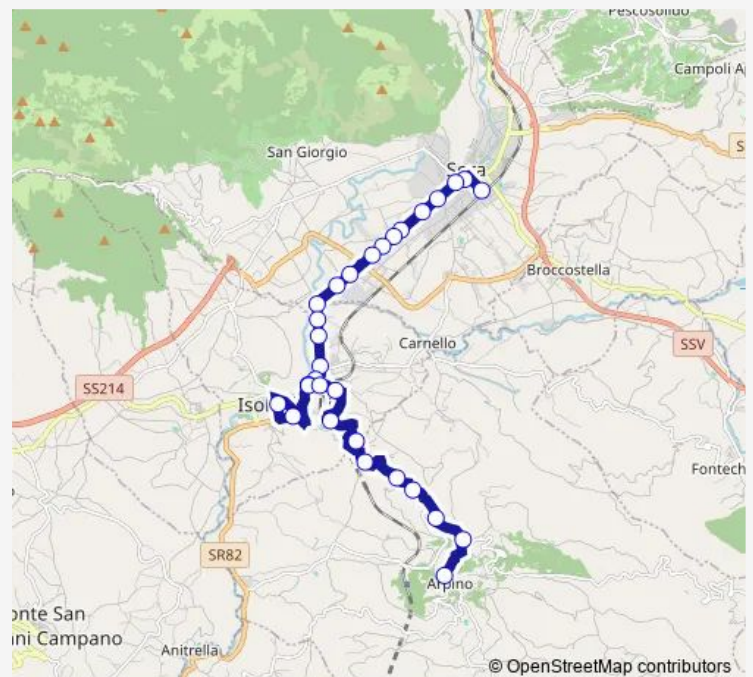

ISOLA LIRI | Via Po # f7495

Isola Liri | Largo Tavernanova # f5879

ISOLA LIRI | Stazione FS # f7001

Route schedule

Sora | Stazione FS # f5890 — ARPINO | Piazzale Rotondi # f6820

Monday 06:15-13:00

Tuesday 06:15-13:00

Wednesday 06:15-13:00

Thursday 06:15-13:00

Friday 06:15-13:00

Saturday 06:15-13:00

Sunday —

Route info

Direction: Sora | Stazione FS # f5890

Stops: 30

Trip Duration: 0 hour 30 min

Sora - Arpino # Ar880d

ISOLA LIRI | Via Arpino Via Poggio # f7002

ISOLA LIRI | Via Arpino Via Pagliarola # f7003

ISOLA LIRI | Abate # f7004

ARPINO | Vallefredda # f7005

ARPINO | Via Tulliana (Km 4) # f7006

ARPINO | Via Amendola Viale Mastroianni # f7007

ARPINO | Via Amendola (Treppanico) # f7008

ARPINO | Via Amendola (Liceo) # f7009

ARPINO | Piazzale Rotondi # f6820

Bus time schedules and route maps are available in an offline PDF at busmaps.com. Use the busmaps.com website to see live bus times, train schedule or subway schedule, and step-by-step directions for all public transit in Isola del Liri